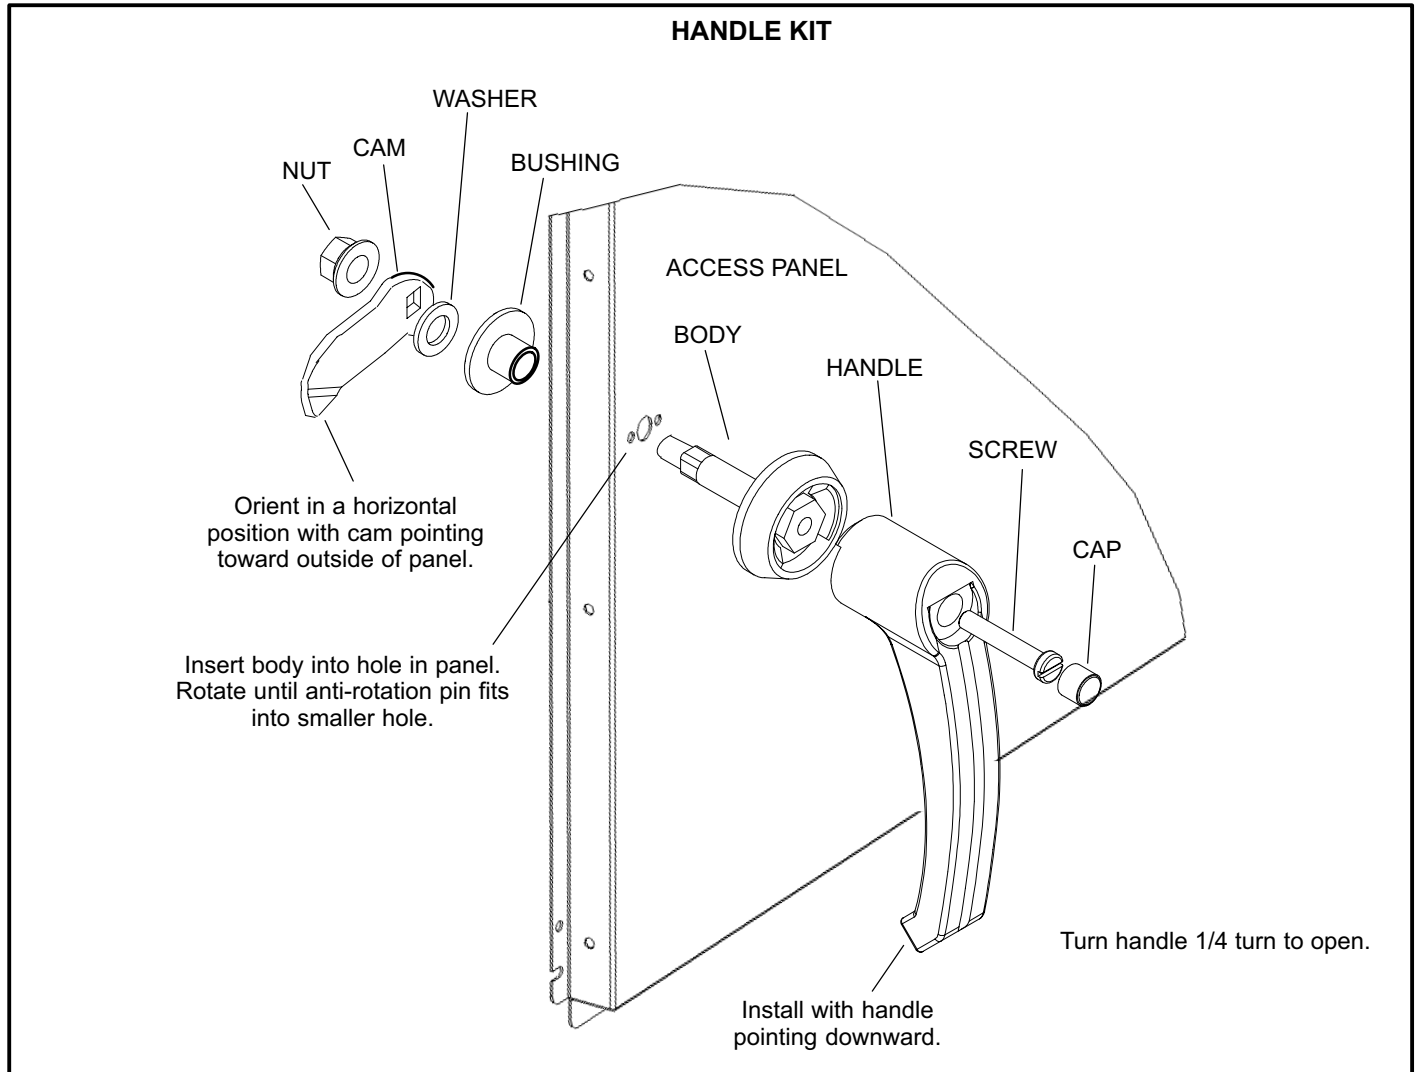

INSTALLATION INSTRUCTIONS FOR HANDLE KIT KIT (84M71; LB-109973A)
USED ON PACKAGED ROOFTOP UNITS

Shipping and Packing List

Package 1 of 1 Contains:

- 1- Handle
- 1- Assembly body
- 1- Cam
- 1- Washer
- 1- Cap
- 1- Screw
- 1- Bushing
- 1- Nut

Installation

Install handle as shown in figure 1.

⚠ WARNING

Improper installation, adjustment, alteration, service or maintenance can cause property damage, personal injury or loss of life. Installation and service must be performed by a qualified installer, service agency or the gas supplier

FIGURE 1