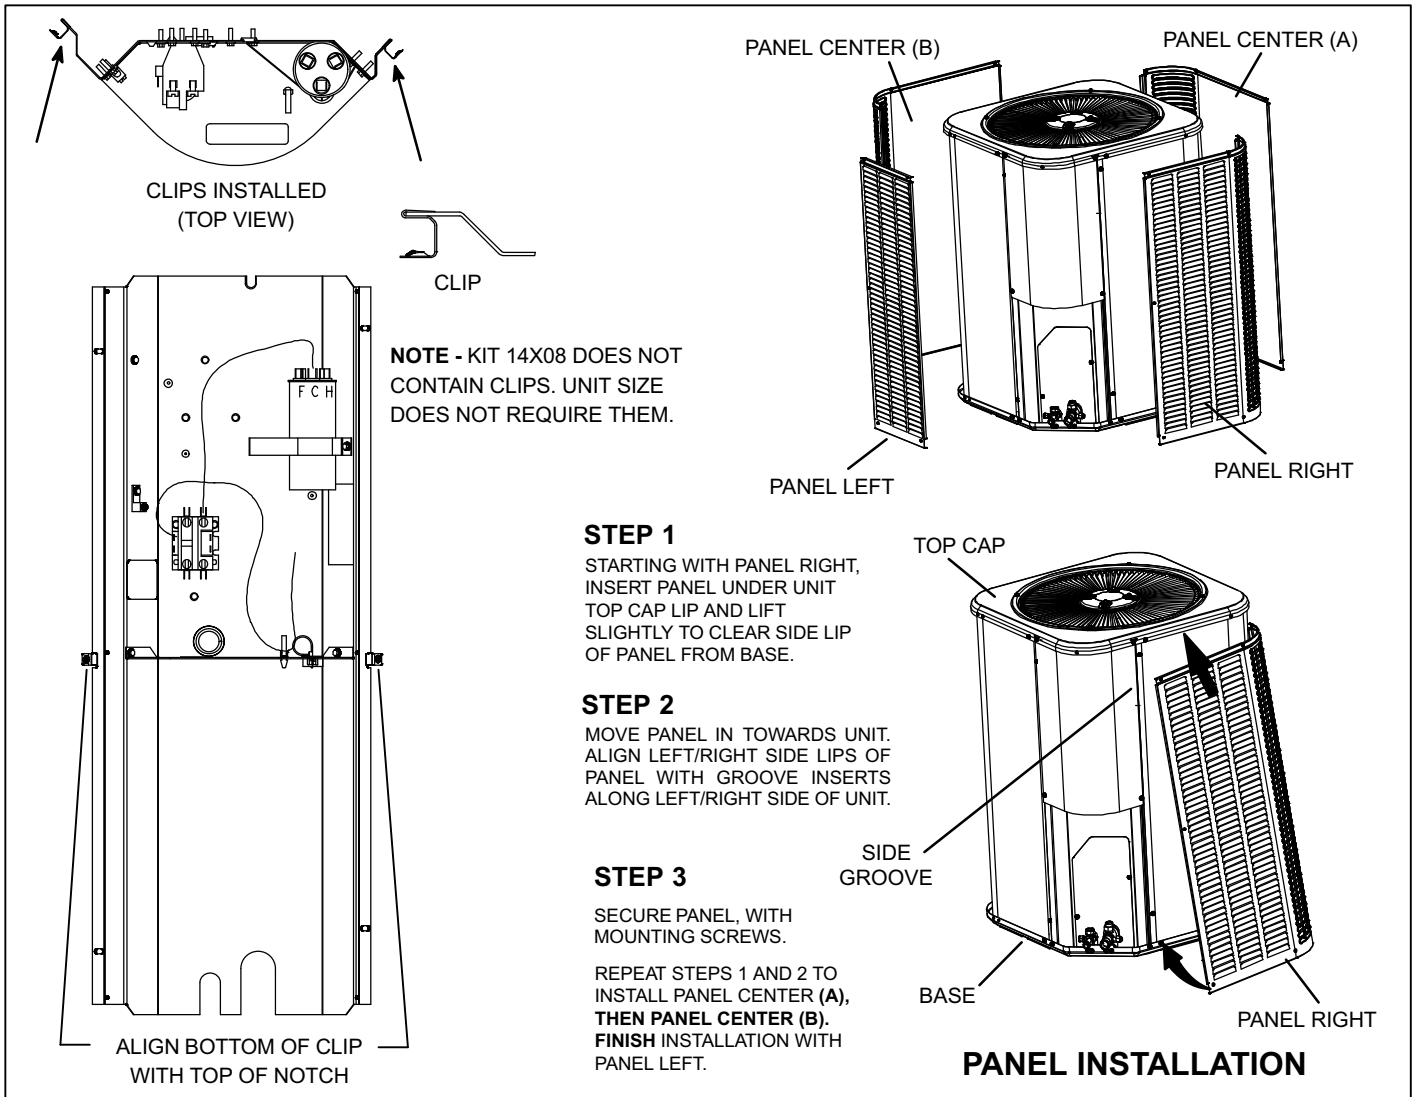

Installation

1. Turn off power to the unit.
2. Remove all screws securing wire guard to the unit.
3. Remove the two remaining top panel screws.
4. Remove wire guard.
5. Install the two provided clips on the sides of the control box as shown in figure 1. (Kit 14X08 does not include or require clips.)
6. Install the louvered panels in order, as shown in figure 1, securing the panels with the provided screws. Panel right and panel left are secured to the clips installed in step 5.
7. Turn on power to unit.

Table 1. Kit Applications / Catalog Numbers / Part Numbers

Kit Cat #	Top	Height	Panel Left (1)		Panel Center (2)		Panel Right (1)	
			Cat #	Part #	Cat #	Part #	Cat #	Part #
14X08	24	24	64W93	603155-01	64W90	603154-01	64W87	603153-01
14X09	24	28	64W94	603155-02	64W91	603154-02	64W88	603153-02
14X10	24	32	64W95	603155-03	64W92	603154-03	64W89	603153-03
14X16	28	28	65W07	603158-02	65W02	603157-02	64W97	603156-02
14X19	28	32	65W08	603158-03	65W03	603157-03	64W98	603156-03
14X14	28	36	65W09	603158-04	65W04	603157-04	64W99	603156-04
14X17	28	42	65W10	603158-05	65W05	603157-05	65W00	603156-05
14X20	32	28	65W19	603161-01	65W15	603160-01	65W11	603159-01
14X24	32	32	65W20	603161-02	65W16	603160-02	65W12	603159-02
14X25	32	36	65W21	603161-03	65W17	603160-03	65W13	603159-03
14X18	32	42	65W22	603161-04	65W18	603160-04	65W14	603159-04

Figure 1. Installation of Clips and Louvered Panels