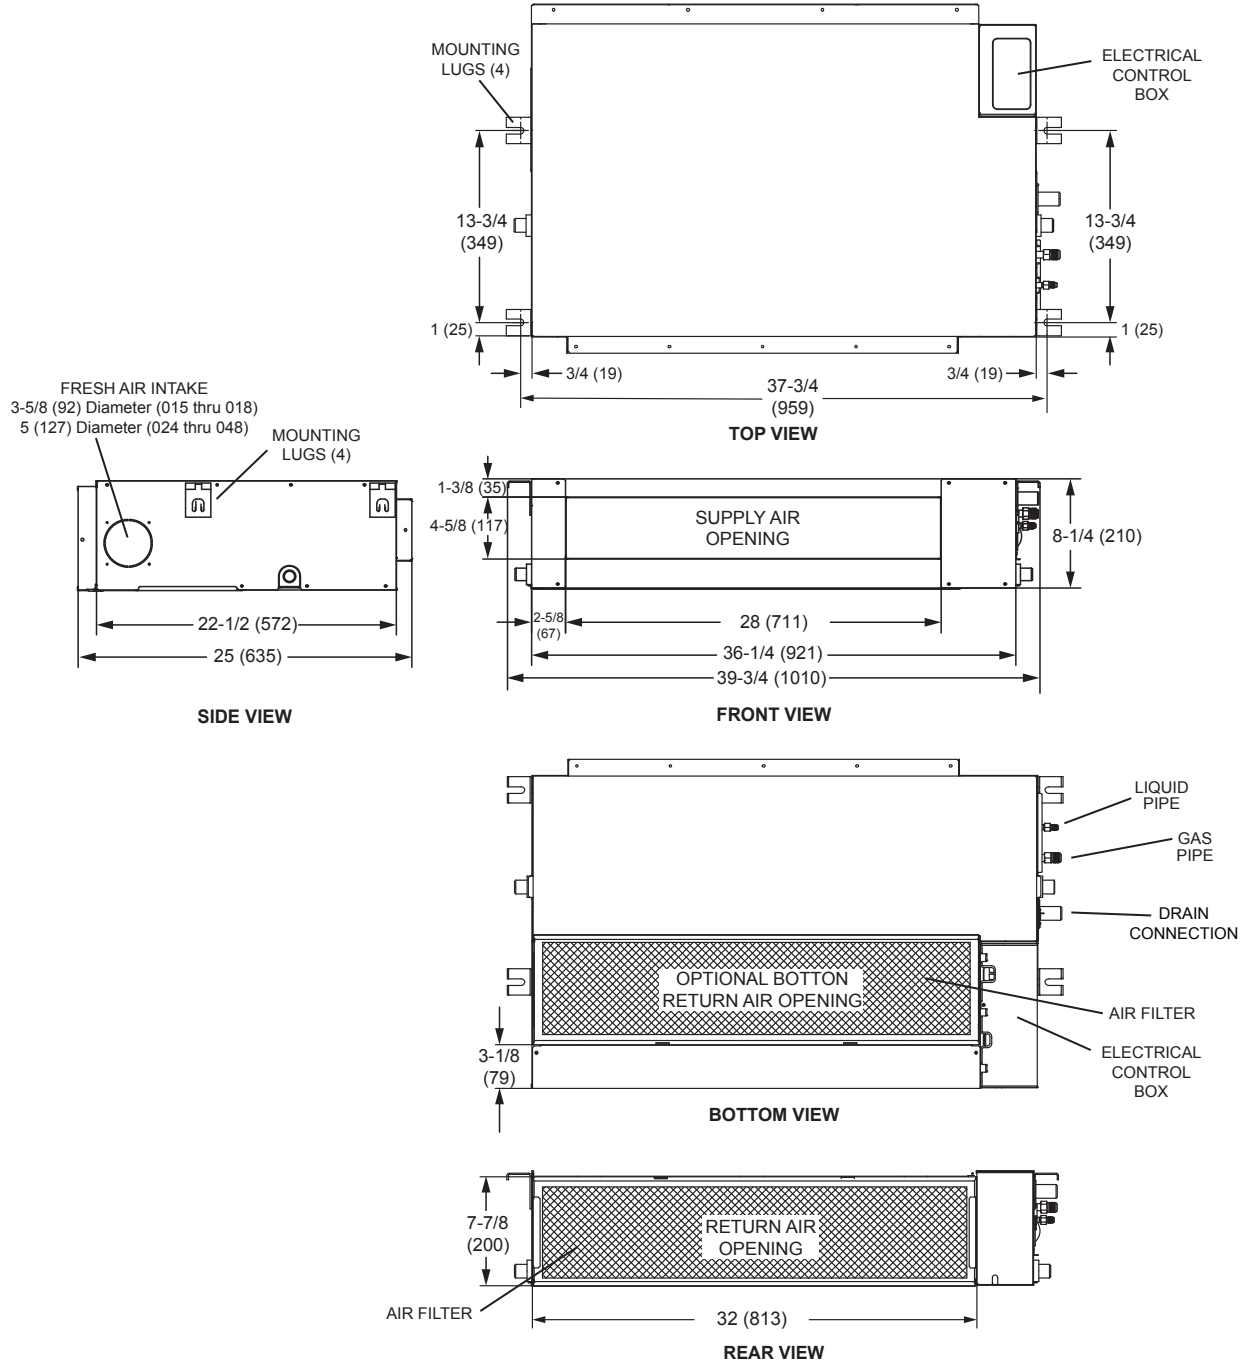

SUBMITTAL DATA - DUCTED
MPA018S4S-1P - MMDA018S4-1P
SINGLE-ZONE MINI-SPLIT HEAT PUMP

OUTDOOR DIMENSIONAL DRAWINGS - INCHES (MM)

FRONT VIEW

SIDE VIEW

BOTTOM VIEW

NOTE – Due to Lennox' ongoing commitment to quality, Specifications, Ratings and Dimensions subject to change without notice and without incurring liability. Improper installation, adjustment, alteration, service or maintenance can cause property damage or personal injury. Installation and service must be performed by a qualified installer and servicing agency.

SUBMITTAL DATA - DUCTED
MPA018S4S-1P - MMDA018S4-1P
SINGLE-ZONE MINI-SPLIT HEAT PUMP

INDOOR DIMENSIONAL DRAWINGS - INCHES (MM)

NOTE – Due to Lennox’ ongoing commitment to quality, Specifications, Ratings and Dimensions subject to change without notice and without incurring liability. Improper installation, adjustment, alteration, service or maintenance can cause property damage or personal injury. Installation and service must be performed by a qualified installer and servicing agency.