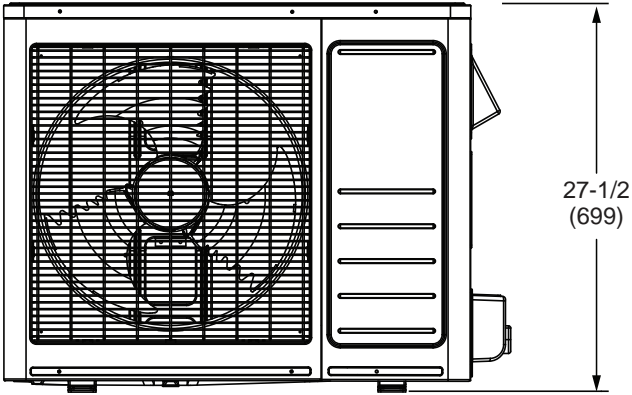

SUBMITTAL DATA - DUCTED
MPA018S4S-1P - MMDA018S4-1P
SINGLE-ZONE MINI-SPLIT HEAT PUMP

OUTDOOR DIMENSIONAL DRAWINGS - INCHES (MM)

FRONT VIEW

SIDE VIEW

BOTTOM VIEW

NOTE – Due to Lennox' ongoing commitment to quality, Specifications, Ratings and Dimensions subject to change without notice and without incurring liability. Improper installation, adjustment, alteration, service or maintenance can cause property damage or personal injury. Installation and service must be performed by a qualified installer and servicing agency.

SUBMITTAL DATA - DUCTED
MPA018S4S-1P - MMDA018S4-1P
SINGLE-ZONE MINI-SPLIT HEAT PUMP

INDOOR DIMENSIONAL DRAWINGS - INCHES (MM)

NOTE – Due to Lennox’ ongoing commitment to quality, Specifications, Ratings and Dimensions subject to change without notice and without incurring liability. Improper installation, adjustment, alteration, service or maintenance can cause property damage or personal injury. Installation and service must be performed by a qualified installer and servicing agency.