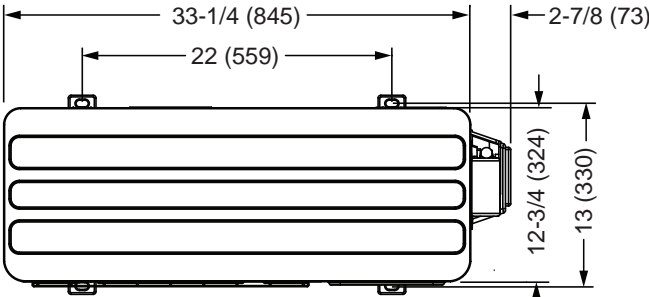

SUBMITTAL DATA - DUCTED
MPA018S4S-1P - MMDA018S4-1P
SINGLE-ZONE MINI-SPLIT HEAT PUMP

OUTDOOR DIMENSIONAL DRAWINGS - INCHES (MM)

FRONT VIEW

SIDE VIEW

BOTTOM VIEW

NOTE – Due to Lennox' ongoing commitment to quality, Specifications, Ratings and Dimensions subject to change without notice and without incurring liability. Improper installation, adjustment, alteration, service or maintenance can cause property damage or personal injury. Installation and service must be performed by a qualified installer and servicing agency.

SUBMITTAL DATA - DUCTED
MPA018S4S-1P - MMDA018S4-1P
SINGLE-ZONE MINI-SPLIT HEAT PUMP

INDOOR DIMENSIONAL DRAWINGS - INCHES (MM)

NOTE – Due to Lennox’ ongoing commitment to quality, Specifications, Ratings and Dimensions subject to change without notice and without incurring liability. Improper installation, adjustment, alteration, service or maintenance can cause property damage or personal injury. Installation and service must be performed by a qualified installer and servicing agency.