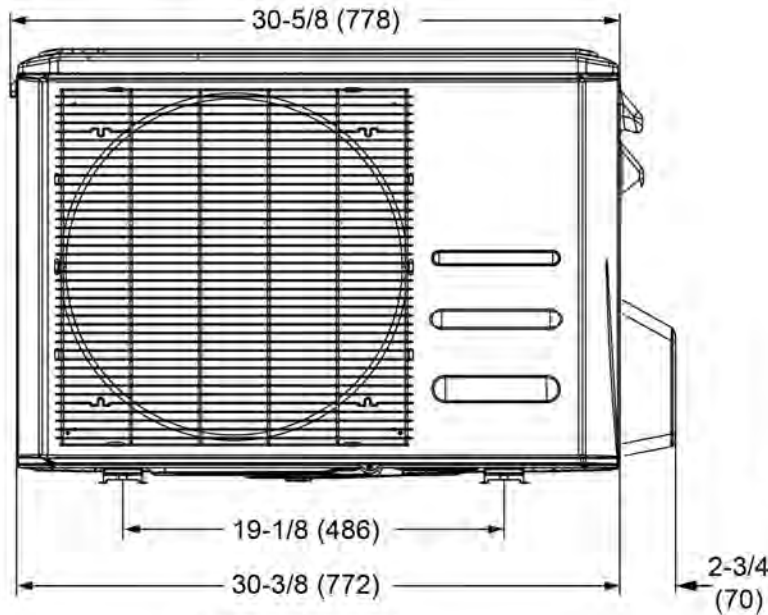

SUBMITTAL DATA - CEILING DUCTED
MPB009S4S-1P - MMDA009S4-1P
SINGLE ZONE MINI-SPLIT HEAT PUMP

OUTDOOR DIMENSIONAL DRAWINGS - INCHES (MM)

FRONT VIEW

SIDE VIEW

NOTE - Due to Lennox' ongoing commitment to quality, Specifications, Ratings, and Dimensions are subject to change without notice and without incurring liability. Improper installation, adjustment, alteration, service or maintenance can cause property damage or personal injury. Installation and service must be performed by a qualified installer and servicing agency.

SUBMITTAL DATA – CEILING **DUCTED**
MPB009S4S-1P – MMDA009S4-1P
SINGLE ZONE MINI-SPLIT HEAT PUMP

INDOOR DIMENSIONAL DRAWINGS - INCHES (MM)