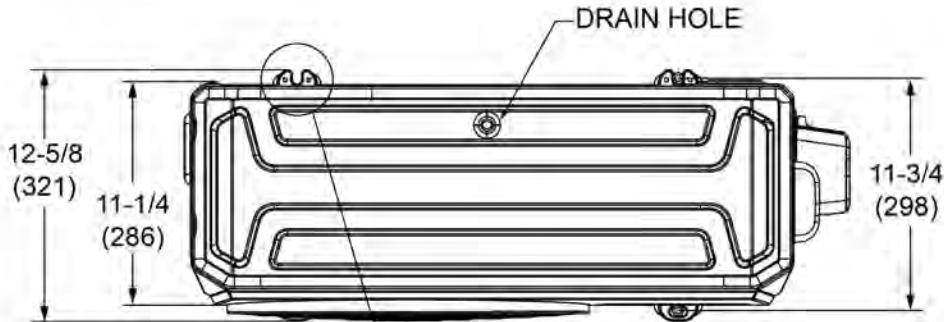

SUBMITTAL DATA - CEILING DUCTED
MPB009S4S-1P - MMDA009S4-1P
SINGLE ZONE MINI-SPLIT HEAT PUMP

OUTDOOR DIMENSIONAL DRAWINGS - INCHES (MM)

FRONT VIEW

SIDE VIEW

NOTE - Due to Lennox' ongoing commitment to quality, Specifications, Ratings, and Dimensions are subject to change without notice and without incurring liability. Improper installation, adjustment, alteration, service or maintenance can cause property damage or personal injury. Installation and service must be performed by a qualified installer and servicing agency.

SUBMITTAL DATA – CEILING **DUCTED**
MPB009S4S-1P – MMDA009S4-1P
SINGLE ZONE MINI-SPLIT HEAT PUMP

INDOOR DIMENSIONAL DRAWINGS - INCHES (MM)