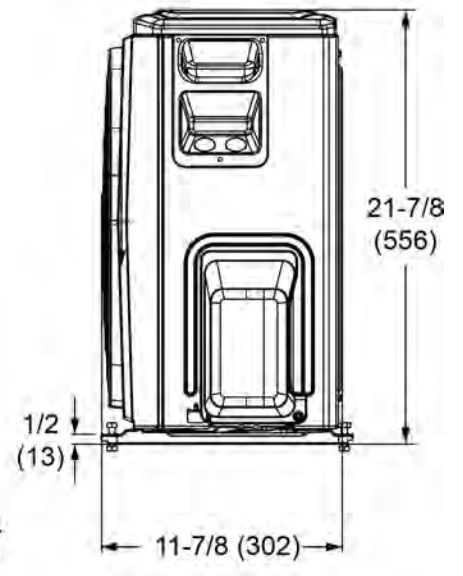

SUBMITTAL DATA - CEILING DUCTED
MPB009S4S-1P - MMDA009S4-1P
SINGLE ZONE MINI-SPLIT HEAT PUMP

OUTDOOR DIMENSIONAL DRAWINGS - INCHES (MM)

FRONT VIEW

SIDE VIEW

NOTE - Due to Lennox' ongoing commitment to quality, Specifications, Ratings, and Dimensions are subject to change without notice and without incurring liability. Improper installation, adjustment, alteration, service or maintenance can cause property damage or personal injury. Installation and service must be performed by a qualified installer and servicing agency.

SUBMITTAL DATA – CEILING **DUCTED**
MPB009S4S-1P – MMDA009S4-1P
SINGLE ZONE MINI-SPLIT HEAT PUMP

INDOOR DIMENSIONAL DRAWINGS - INCHES (MM)