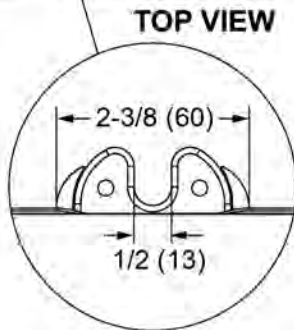

SUBMITTAL DATA - CEILING DUCTED
MPB009S4S-1P - MMDA009S4-1P
SINGLE ZONE MINI-SPLIT HEAT PUMP

OUTDOOR DIMENSIONAL DRAWINGS - INCHES (MM)

FRONT VIEW

SIDE VIEW

NOTE - Due to Lennox' ongoing commitment to quality, Specifications, Ratings, and Dimensions are subject to change without notice and without incurring liability. Improper installation, adjustment, alteration, service or maintenance can cause property damage or personal injury. Installation and service must be performed by a qualified installer and servicing agency.

SUBMITTAL DATA – CEILING **DUCTED**
MPB009S4S-1P – MMDA009S4-1P
SINGLE ZONE MINI-SPLIT HEAT PUMP

INDOOR DIMENSIONAL DRAWINGS - INCHES (MM)