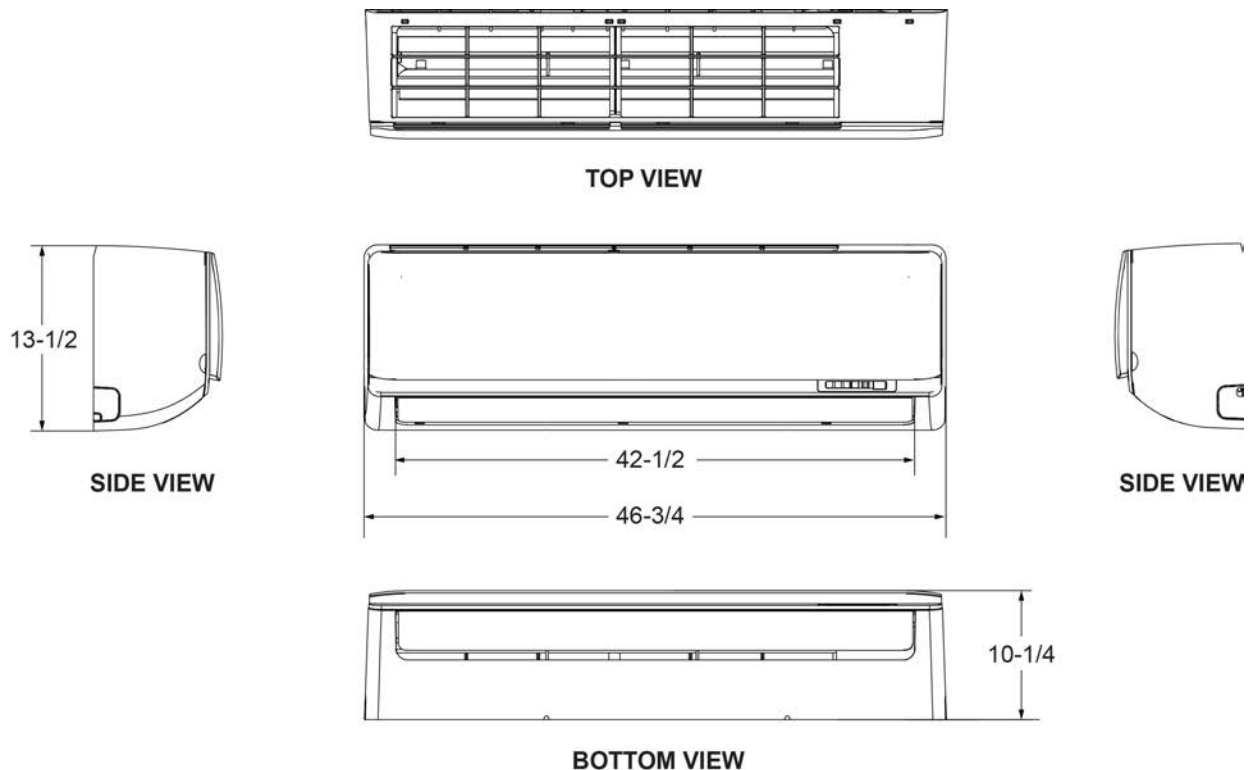

SUBMITTAL DATA - WALL-MOUNTED MPB030S4S-1P - MWMB030S4-1P SINGLE-ZONE MINI-SPLIT HEAT PUMP

OUTDOOR DIMENSIONAL DRAWINGS - INCHES (MM)

INDOOR DIMENSIONAL DRAWINGS - INCHES (MM)

NOTE – Due to Lennox' ongoing commitment to quality, Specifications, Ratings and Dimensions subject to change without notice and without incurring liability. Improper installation, adjustment, alteration, service or maintenance can cause property damage or personal injury. Installation and service must be performed by a qualified installer and servicing agency.