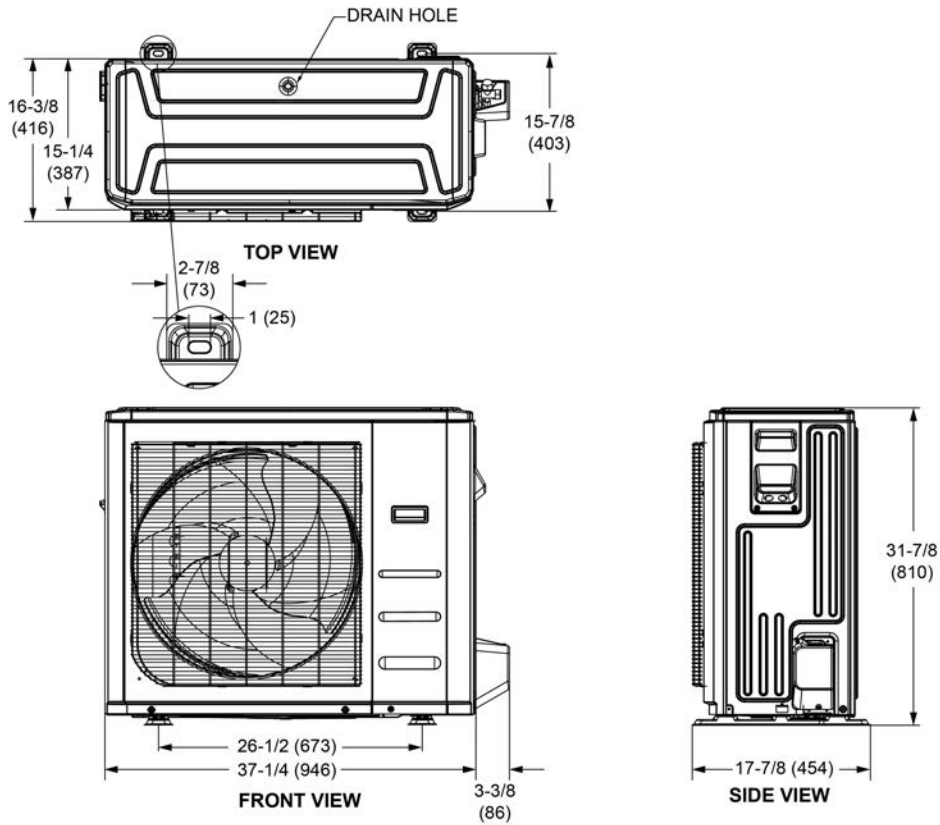

SUBMITTAL DATA - WALL-MOUNTED MPB030S4S-1P - MWMB030S4-1P SINGLE-ZONE MINI-SPLIT HEAT PUMP

OUTDOOR DIMENSIONAL DRAWINGS - INCHES (MM)

INDOOR DIMENSIONAL DRAWINGS - INCHES (MM)

NOTE – Due to Lennox' ongoing commitment to quality, Specifications, Ratings and Dimensions subject to change without notice and without incurring liability. Improper installation, adjustment, alteration, service or maintenance can cause property damage or personal injury. Installation and service must be performed by a qualified installer and servicing agency.