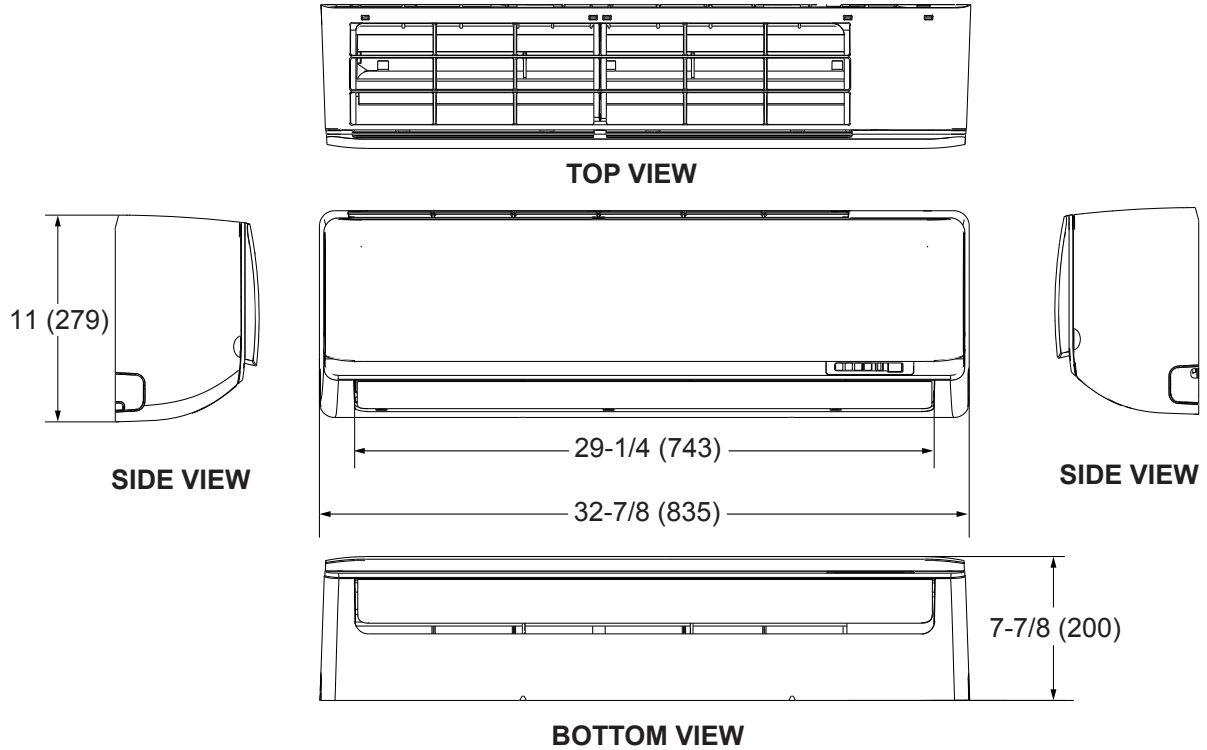

SUBMITTAL DATA - **WALL-MOUNTED**  
**MWMA009S4-2P**  
**MULTI-ZONE MINI-SPLIT HEAT PUMP**

**DIMENSIONAL DRAWINGS - INCHES (MM)**

NOTE - Due to Lennox' ongoing commitment to quality, Specifications, Ratings and Dimensions subject to change without notice and without incurring liability. Improper installation, adjustment, alteration, service or maintenance can cause property damage or personal injury. Installation and service must be performed by a qualified installer and servicing agency.