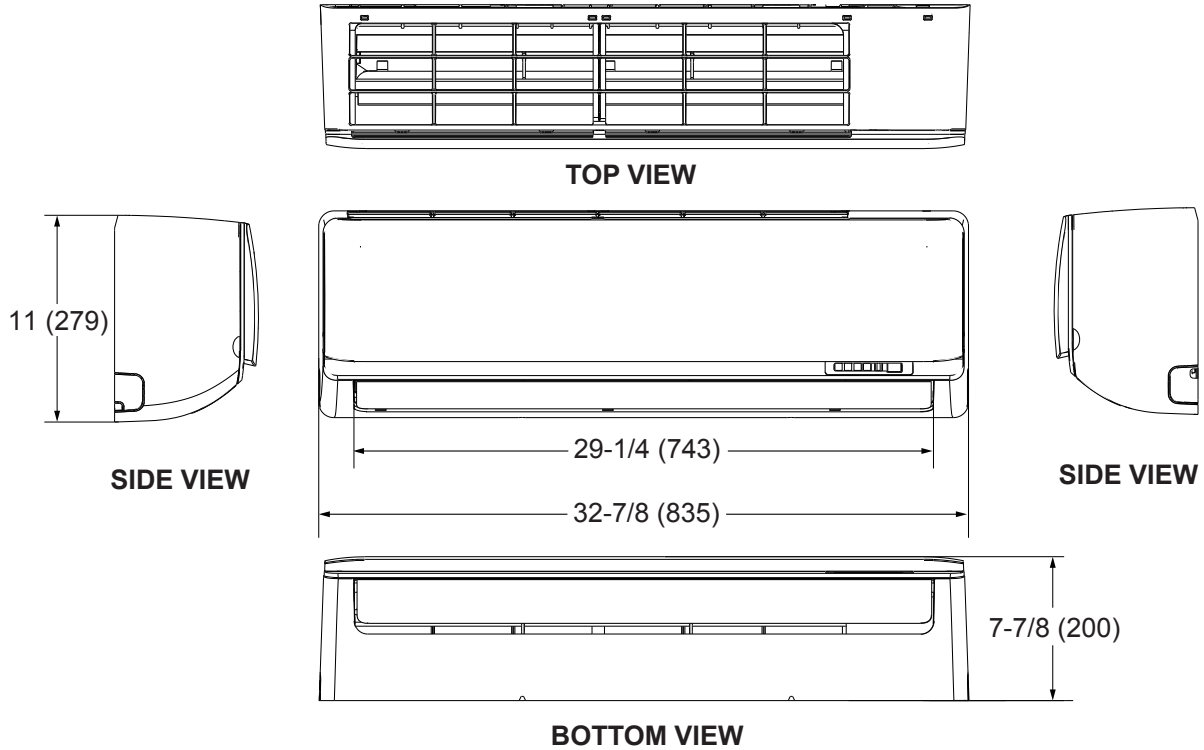

SUBMITTAL DATA - **WALL-MOUNTED**
MWMA012S4-P
MULTI-ZONE MINI-SPLIT HEAT PUMP

DIMENSIONAL DRAWINGS - INCHES (MM)

NOTE - Due to Lennox' ongoing commitment to quality, Specifications, Ratings and Dimensions subject to change without notice and without incurring liability. Improper installation, adjustment, alteration, service or maintenance can cause property damage or personal injury. Installation and service must be performed by a qualified installer and servicing agency.