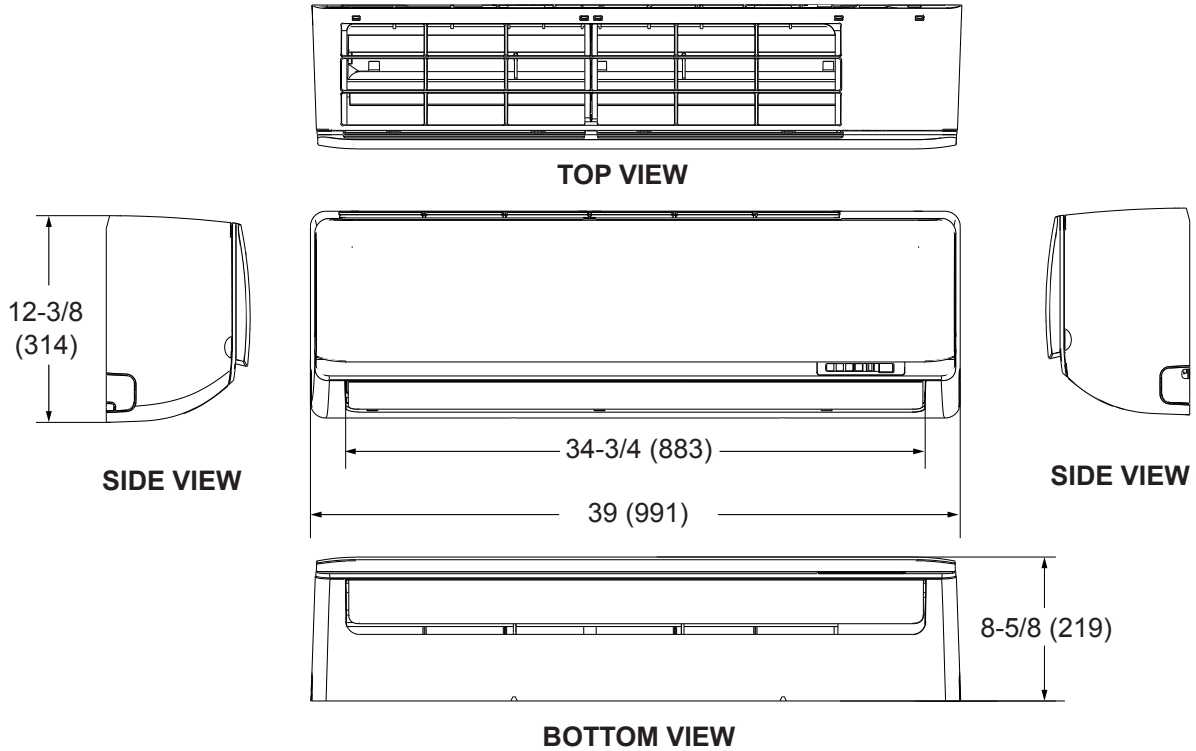

SUBMITTAL DATA - **WALL-MOUNTED**
MWMA018S4-P
MULTI-ZONE MINI-SPLIT HEAT PUMP

DIMENSIONAL DRAWINGS - INCHES (MM)

NOTE - Due to Lennox' ongoing commitment to quality, Specifications, Ratings and Dimensions subject to change without notice and without incurring liability. Improper installation, adjustment, alteration, service or maintenance can cause property damage or personal injury. Installation and service must be performed by a qualified installer and servicing agency.