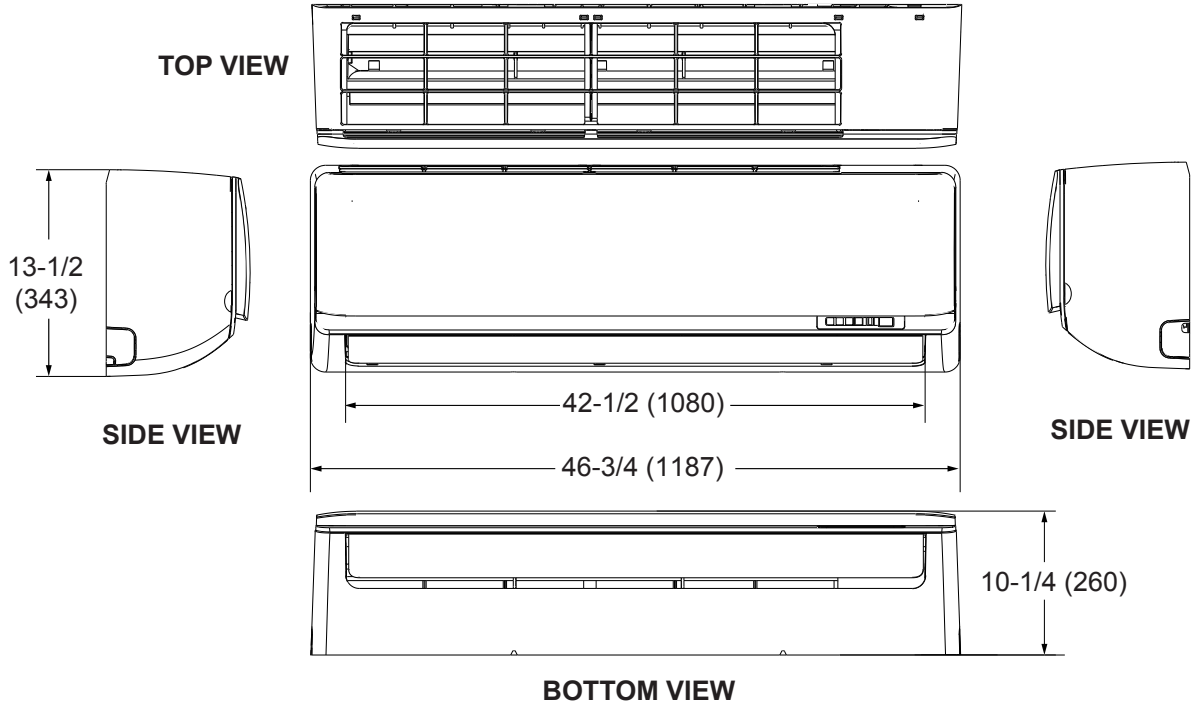

SUBMITTAL DATA - **WALL-MOUNTED**
MWMA024S4-P
MULTI-ZONE MINI-SPLIT HEAT PUMP

DIMENSIONAL DRAWINGS - INCHES (MM)

NOTE - Due to Lennox' ongoing commitment to quality, Specifications, Ratings and Dimensions subject to change without notice and without incurring liability. Improper installation, adjustment, alteration, service or maintenance can cause property damage or personal injury. Installation and service must be performed by a qualified installer and servicing agency.