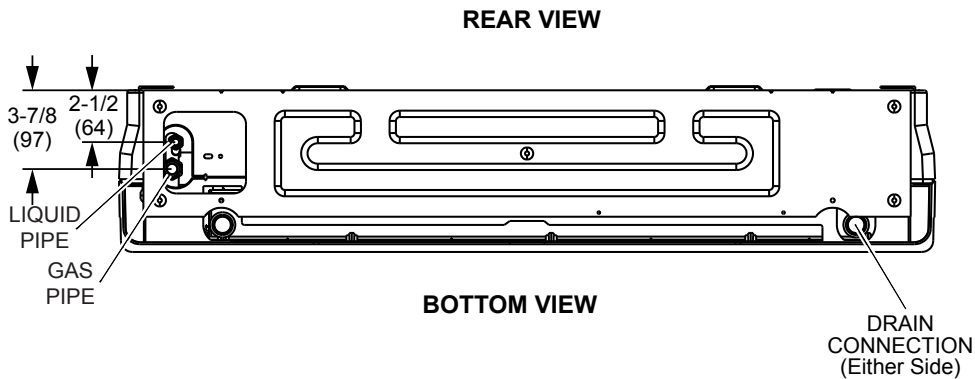

SUBMITTAL DATA - INDOOR UNIT
VCFA012S4-2P
 VRF HEAT PUMP & HEAT RECOVERY

DIMENSIONAL DRAWINGS - INCHES (MM)

NOTE - Due to Lennox' ongoing commitment to quality, Specifications, Ratings and Dimensions subject to change without notice and without incurring liability. Improper installation, adjustment, alteration, service or maintenance can cause property damage or personal injury. Installation and service must be performed by a qualified installer and servicing agency.