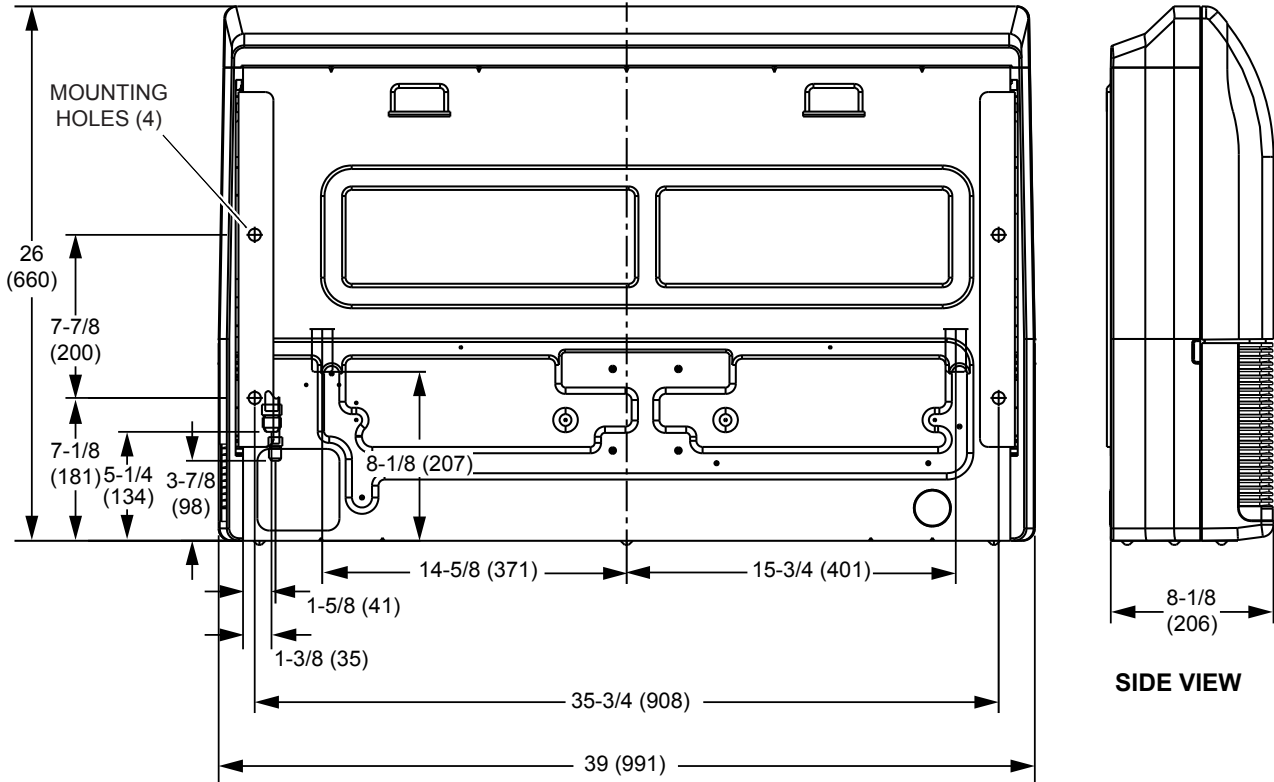

SUBMITTAL DATA - INDOOR UNIT
VCFA012S4-2P
 VRF HEAT PUMP & HEAT RECOVERY

DIMENSIONAL DRAWINGS - INCHES (MM)

NOTE - Due to Lennox' ongoing commitment to quality, Specifications, Ratings and Dimensions subject to change without notice and without incurring liability. Improper installation, adjustment, alteration, service or maintenance can cause property damage or personal injury. Installation and service must be performed by a qualified installer and servicing agency.