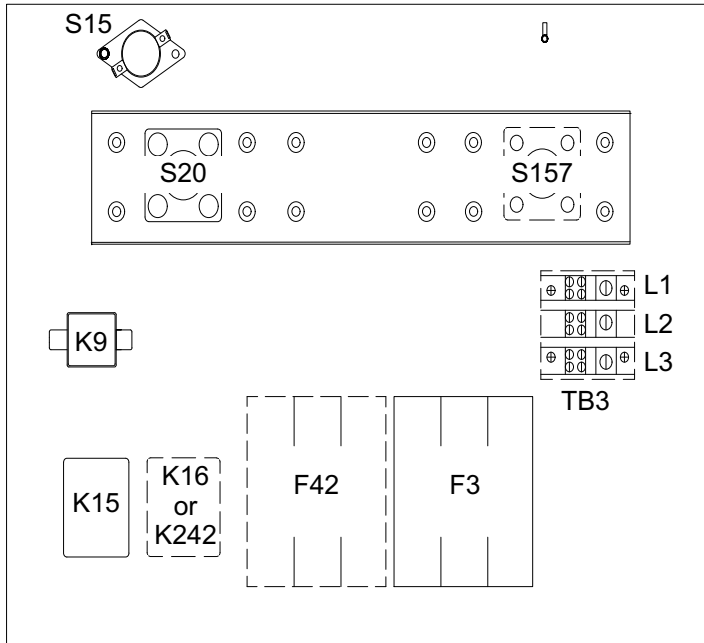

## Electric Heat Parts Arrangement TC/TH/KC/KH 024-072 Packaged Units

See unit wiring diagram for part description.