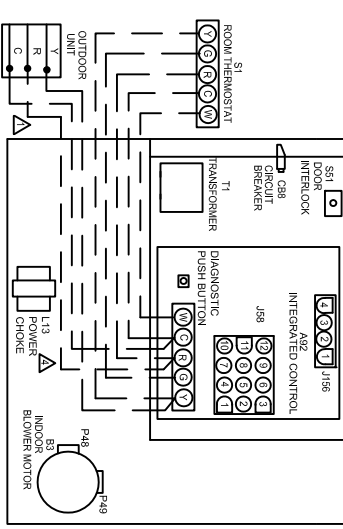

BLOWER SPEED CHART				
FACTORY CONNECTED SPEED TAPS				
UNIT	COOL	HEAT	FAN	PARK
T348E912	BLACK	BLUE	RED	BROWN/YELLOW
T348E912	BLACK	BROWN	RED	BLUE/YELLOW
T1350E920	BROWN	BLUE	RED	BLACK/YELLOW
T1350E920	BROWN	BLUE	RED	BLACK/YELLOW

SPEED TAPS	
HI	← BLOWER SPEED SELECTION →
BLACK	BROWN
BLUE	YELLOW
RED	

BLOWER SPEED CHART				
FACTORY CONNECTED SPEED TAPS				
UNIT	COOL	HEAT	FAN	PARK
T348E912	BLACK	BLUE	RED	BROWN/YELLOW
T348E912	BLACK	BROWN	RED	BLUE/YELLOW
T1350E920	BROWN	BLUE	RED	BLACK/YELLOW
T1350E920	BROWN	BLUE	RED	BLACK/YELLOW

SPEED TAPS	
HI	← BLOWER SPEED SELECTION →
BLACK	BROWN
BLUE	YELLOW
RED	

WARNING: ELECTRICAL SHOCK HAZARD CAN CAUSE INJURY OR DEATH. UNIT MUST BE DEPOWERED IN ACCORDANCE WITH NATIONAL AND LOCAL CODES.

HEATING UNITS-GAS
 Form No. 537453-01
 1214