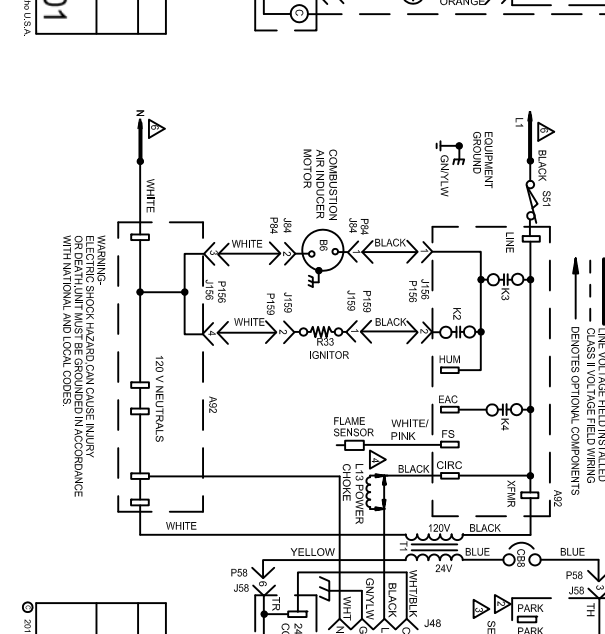

BLOWER SPEED CHART				
FACTORY CONNECTED SPEED TAPS				
UNIT	COOL	HEAT	FAN	PARK
T348E912	BLACK	BLUE	RED	BROWN/YELLOW
T348E912	BLACK	BROWN	RED	BLUE/YELLOW
T1350E920	BROWN	BLUE	RED	BLACK/YELLOW
T1350E920	BROWN	BLUE	RED	BLACK/YELLOW

SPEED TAPS	
HI	← BLOWER SPEED SELECTION →
BLACK	BROWN
BLUE	YELLOW
RED	

BLOWER SPEED CHART				
FACTORY CONNECTED SPEED TAPS				
UNIT	COOL	HEAT	FAN	PARK
T348E912	BLACK	BLUE	RED	BROWN/YELLOW
T348E912	BLACK	BROWN	RED	BLUE/YELLOW
T1350E920	BROWN	BLUE	RED	BLACK/YELLOW
T1350E920	BROWN	BLUE	RED	BLACK/YELLOW

SPEED TAPS	
HI	← BLOWER SPEED SELECTION →
BLACK	BROWN
BLUE	YELLOW
RED	

WARNING: ELECTRICAL SHOCK HAZARD CAN CAUSE INJURY OR DEATH. UNIT MUST BE DEPOWERED IN ACCORDANCE WITH NATIONAL AND LOCAL CODES.

HEATING UNITS-GAS
 Form No. 537453-01
 1214