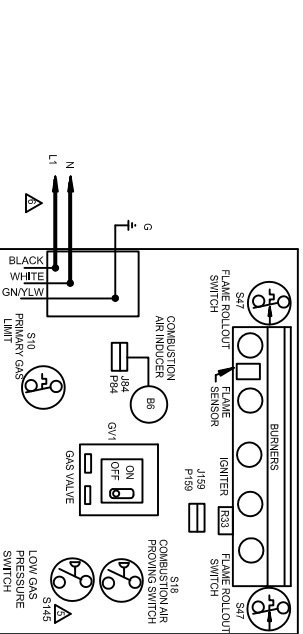

BLOWER SPEED CHART				
FACTORY CONNECTED SPEED TAPS				
UNIT	COOL	HEAT	FAN	PARK
T348E912	BLACK	BLUE	RED	BROWN/YELLOW
T348E912	BLACK	BROWN	RED	BLUE/YELLOW
T1350E920	BROWN	BLUE	RED	BLACK/YELLOW
T1350E920	BROWN	BLUE	RED	BLACK/YELLOW

SPEED TAPS	
HI	← BLOWER SPEED SELECTION →
BLACK	BROWN
BLUE	YELLOW
RED	

BLOWER SPEED CHART				
FACTORY CONNECTED SPEED TAPS				
UNIT	COOL	HEAT	FAN	PARK
T348E912	BLACK	BLUE	RED	BROWN/YELLOW
T348E912	BLACK	BROWN	RED	BLUE/YELLOW
T1350E920	BROWN	BLUE	RED	BLACK/YELLOW
T1350E920	BROWN	BLUE	RED	BLACK/YELLOW

SPEED TAPS	
HI	← BLOWER SPEED SELECTION →
BLACK	BROWN
BLUE	YELLOW
RED	

WARNING: ELECTRICAL SHOCK HAZARD CAN CAUSE INJURY OR DEATH. UNIT MUST BE DEPOWERED IN ACCORDANCE WITH NATIONAL AND LOCAL CODES.

HEATING UNITS-GAS
 Form No. 537453-01
 1214