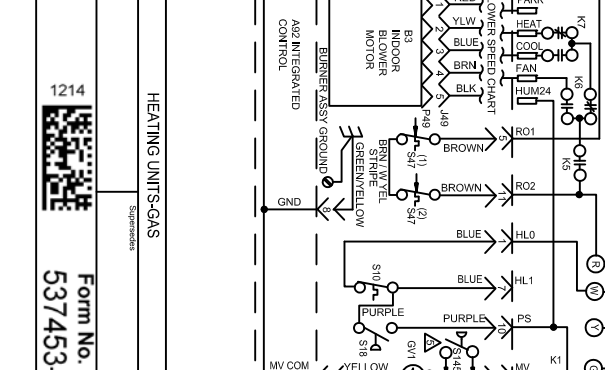

BLOWER SPEED CHART				
FACTORY CONNECTED SPEED TAPS				
UNIT	COOL	HEAT	FAN	PARK
T348E912	BLACK	BLUE	RED	BROWN/YELLOW
T348E912	BLACK	BROWN	RED	BLUE/YELLOW
T1350E920	BROWN	BLUE	RED	BLACK/YELLOW
T1350E920	BROWN	BLUE	RED	BLACK/YELLOW

SPEED TAPS	
HI	← BLOWER SPEED SELECTION →
BLACK	BROWN
BLUE	YELLOW
RED	

BLOWER SPEED CHART				
FACTORY CONNECTED SPEED TAPS				
UNIT	COOL	HEAT	FAN	PARK
T348E912	BLACK	BLUE	RED	BROWN/YELLOW
T348E912	BLACK	BROWN	RED	BLUE/YELLOW
T1350E920	BROWN	BLUE	RED	BLACK/YELLOW
T1350E920	BROWN	BLUE	RED	BLACK/YELLOW

SPEED TAPS	
HI	← BLOWER SPEED SELECTION →
BLACK	BROWN
BLUE	YELLOW
RED	

WARNING: ELECTRICAL SHOCK HAZARD CAN CAUSE INJURY OR DEATH. UNIT MUST BE DEPOWERED IN ACCORDANCE WITH NATIONAL AND LOCAL CODES.

HEATING UNITS-GAS
 Form No. 537453-01
 1214