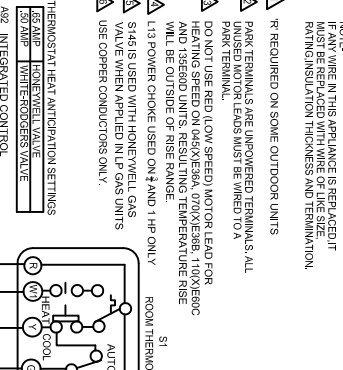

BLOWER SPEED CHART				
FACTORY CONNECTED SPEED TAPS				
UNIT	COOL	HEAT	FAN	PARK
T348E912	BLACK	BLUE	RED	BROWN/YELLOW
T348E912	BLACK	BROWN	RED	BLUE/YELLOW
T1350E920	BROWN	BLUE	RED	BLACK/YELLOW
T1350E920	BROWN	BLUE	RED	BLACK/YELLOW

SPEED TAPS	
HI	← BLOWER SPEED SELECTION →
BLACK	BROWN
BLUE	YELLOW
RED	

BLOWER SPEED CHART				
FACTORY CONNECTED SPEED TAPS				
UNIT	COOL	HEAT	FAN	PARK
T348E912	BLACK	BLUE	RED	BROWN/YELLOW
T348E912	BLACK	BROWN	RED	BLUE/YELLOW
T1350E920	BROWN	BLUE	RED	BLACK/YELLOW
T1350E920	BROWN	BLUE	RED	BLACK/YELLOW

SPEED TAPS	
HI	← BLOWER SPEED SELECTION →
BLACK	BROWN
BLUE	YELLOW
RED	

WARNING: ELECTRICAL SHOCK HAZARD CAN CAUSE INJURY OR DEATH. UNIT MUST BE DEPOWERED IN ACCORDANCE WITH NATIONAL AND LOCAL CODES.

HEATING UNITS-GAS
 Form No. 537453-01
 1214