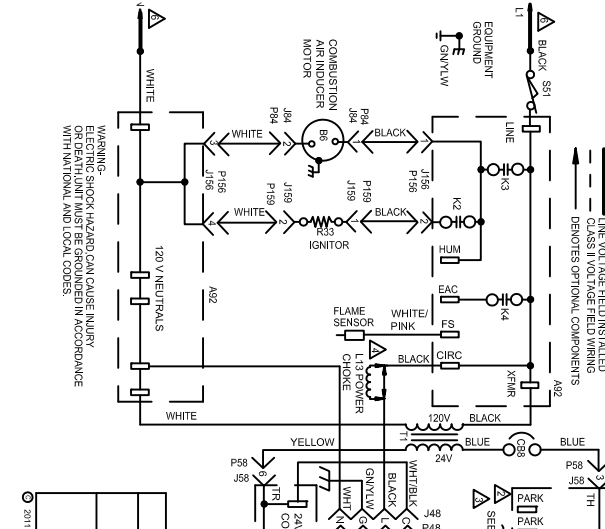

BLOWER SPEED CHART				
FACTORY CONNECTED SPEED TAPS				
UNIT	COOL	HEAT	FAN	PARK
T348E912	BLACK	BLUE	RED	BROWN/YELLOW
T348E912	BLACK	BROWN	RED	BLUE/YELLOW
T1350E920	BROWN	BLUE	RED	BLACK/YELLOW
T1350E920	BROWN	BLUE	RED	BLACK/YELLOW

SPEED TAPS	
HI	← BLOWER SPEED SELECTION →
BLACK	BROWN
BLUE	YELLOW
RED	

BLOWER SPEED CHART				
FACTORY CONNECTED SPEED TAPS				
UNIT	COOL	HEAT	FAN	PARK
T348E912	BLACK	BLUE	RED	BROWN/YELLOW
T348E912	BLACK	BROWN	RED	BLUE/YELLOW
T1350E920	BROWN	BLUE	RED	BLACK/YELLOW
T1350E920	BROWN	BLUE	RED	BLACK/YELLOW

SPEED TAPS	
HI	← BLOWER SPEED SELECTION →
BLACK	BROWN
BLUE	YELLOW
RED	

WARNING: ELECTRICAL SHOCK HAZARD CAN CAUSE INJURY OR DEATH. UNIT MUST BE DEPOWERED IN ACCORDANCE WITH NATIONAL AND LOCAL CODES.

HEATING UNITS-GAS
 Form No. 537453-01
 1214