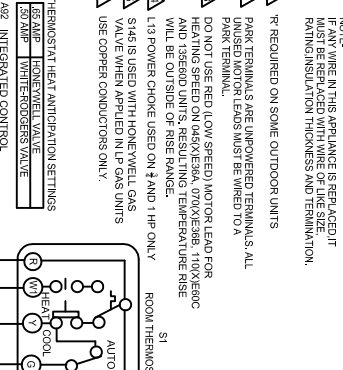

BLOWER SPEED CHART				
FACTORY CONNECTED SPEED TAPS				
UNIT	COOL	HEAT	FAN	PARK
T348E912	BLACK	BLUE	RED	BROWN/YELLOW
T348E912	BLACK	BROWN	RED	BLUE/YELLOW
T1350E920	BROWN	BLUE	RED	BLACK/YELLOW
T1350E920	BROWN	BLUE	RED	BLACK/YELLOW

SPEED TAPS	
HI	← BLOWER SPEED SELECTION →
BLACK	BROWN
BLUE	YELLOW
RED	

BLOWER SPEED CHART				
FACTORY CONNECTED SPEED TAPS				
UNIT	COOL	HEAT	FAN	PARK
T348E912	BLACK	BLUE	RED	BROWN/YELLOW
T348E912	BLACK	BROWN	RED	BLUE/YELLOW
T1350E920	BROWN	BLUE	RED	BLACK/YELLOW
T1350E920	BROWN	BLUE	RED	BLACK/YELLOW

SPEED TAPS	
HI	← BLOWER SPEED SELECTION →
BLACK	BROWN
BLUE	YELLOW
RED	

WARNING: ELECTRICAL SHOCK HAZARD CAN CAUSE INJURY OR DEATH. UNIT MUST BE DEPOWERED IN ACCORDANCE WITH NATIONAL AND LOCAL CODES.

HEATING UNITS-GAS
 Form No. 537453-01
 1214