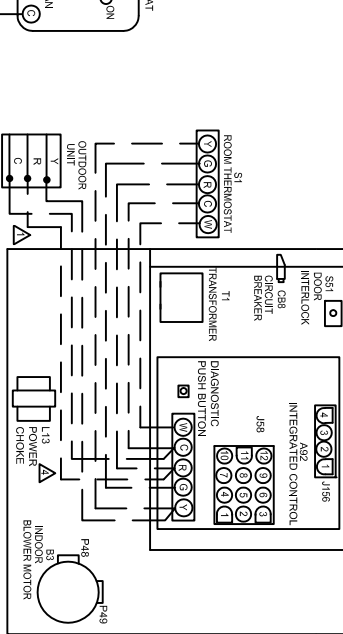

BLOWER SPEED CHART				
FACTORY CONNECTED SPEED TAPS				
UNIT	COOL	HEAT	FAN	PARK
T348E912	BLACK	BLUE	RED	BROWN/YELLOW
T348E912	BLACK	BROWN	RED	BLUE/YELLOW
T1350E920	BROWN	BLUE	RED	BLACK/YELLOW
T1350E920	BROWN	BLUE	RED	BLACK/YELLOW

SPEED TAPS	
HI	← BLOWER SPEED SELECTION →
BLACK	BROWN
BLUE	YELLOW
RED	

BLOWER SPEED CHART				
FACTORY CONNECTED SPEED TAPS				
UNIT	COOL	HEAT	FAN	PARK
T348E912	BLACK	BLUE	RED	BROWN/YELLOW
T348E912	BLACK	BROWN	RED	BLUE/YELLOW
T1350E920	BROWN	BLUE	RED	BLACK/YELLOW
T1350E920	BROWN	BLUE	RED	BLACK/YELLOW

SPEED TAPS	
HI	← BLOWER SPEED SELECTION →
BLACK	BROWN
BLUE	YELLOW
RED	

WARNING: ELECTRICAL SHOCK HAZARD CAN CAUSE INJURY OR DEATH. UNIT MUST BE DEPOWERED IN ACCORDANCE WITH NATIONAL AND LOCAL CODES.

HEATING UNITS-GAS
 Form No. 537453-01
 1214