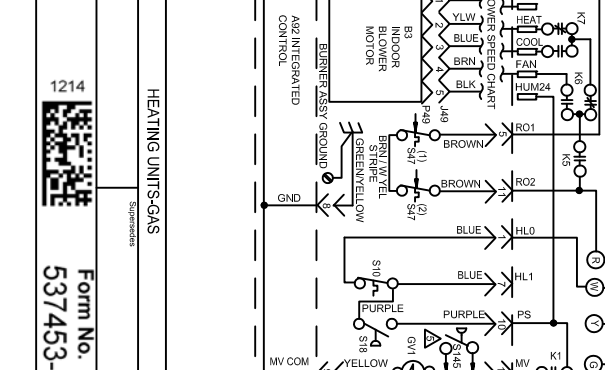

BLOWER SPEED CHART				
FACTORY CONNECTED SPEED TAPS				
UNIT	COOL	HEAT	FAN	PARK
T348E912	BLACK	BLUE	RED	BROWN/YELLOW
T348E912	BLACK	BROWN	RED	BLUE/YELLOW
T1350E920	BROWN	BLUE	RED	BLACK/YELLOW
T1350E920	BROWN	BLUE	RED	BLACK/YELLOW

SPEED TAPS	
HI	← BLOWER SPEED SELECTION →
BLACK	BROWN
BLUE	YELLOW
RED	

BLOWER SPEED CHART				
FACTORY CONNECTED SPEED TAPS				
UNIT	COOL	HEAT	FAN	PARK
T348E912	BLACK	BLUE	RED	BROWN/YELLOW
T348E912	BLACK	BROWN	RED	BLUE/YELLOW
T1350E920	BROWN	BLUE	RED	BLACK/YELLOW
T1350E920	BROWN	BLUE	RED	BLACK/YELLOW

SPEED TAPS	
HI	← BLOWER SPEED SELECTION →
BLACK	BROWN
BLUE	YELLOW
RED	

WARNING: ELECTRICAL SHOCK HAZARD CAN CAUSE INJURY OR DEATH. UNIT MUST BE DEPOWERED IN ACCORDANCE WITH NATIONAL AND LOCAL CODES.

HEATING UNITS-GAS
 Form No. 537453-01
 1214