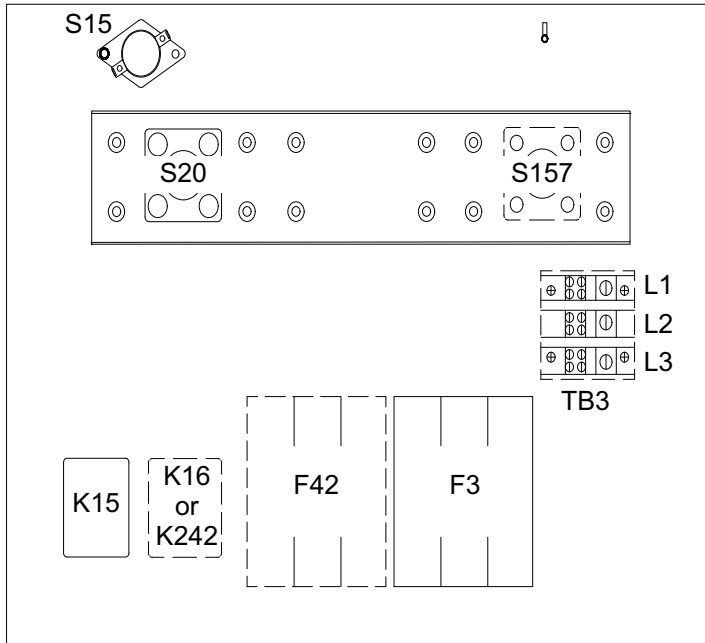

# Electric Heat Parts Arrangement LCH 036-072 Packaged Units

See unit wiring diagram for part description.