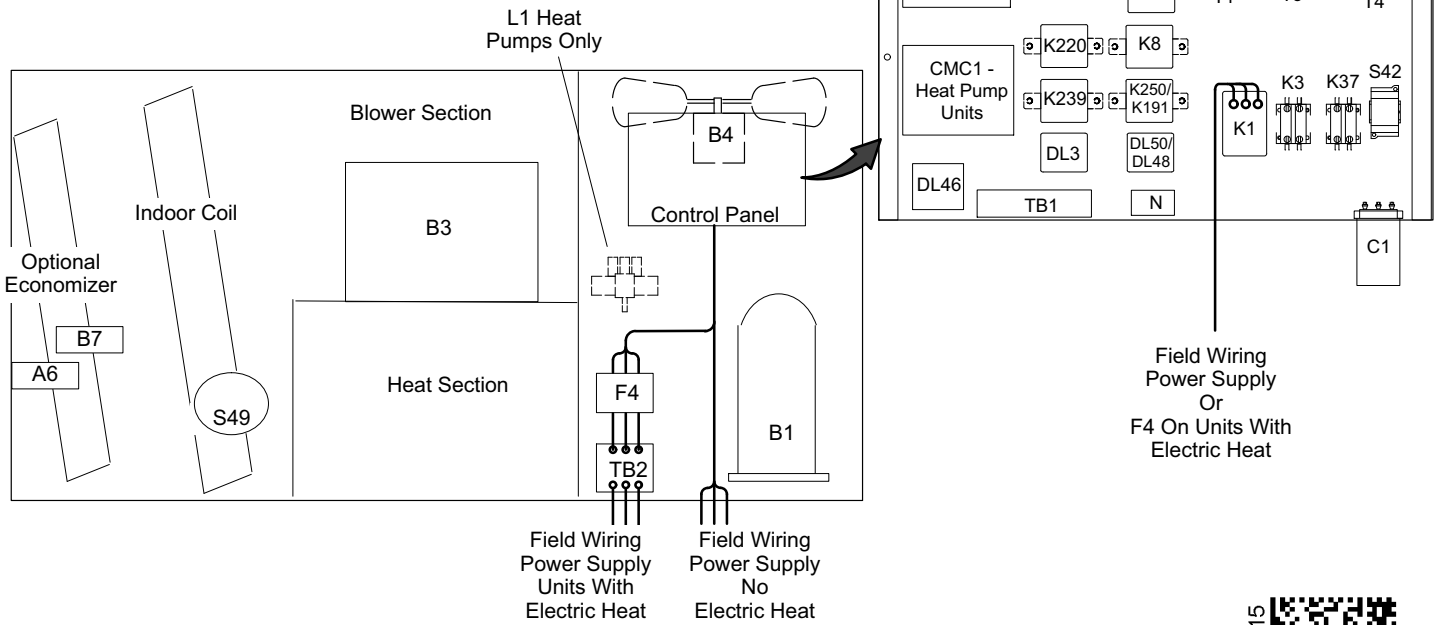

Control Box Parts Arrangement KG/KC/KH 024-090 Packaged Units

See unit wiring diagram for part description.

Control Box Parts Arrangement KG/KC/KH 024-090 Packaged Units

See unit wiring diagram for part description.