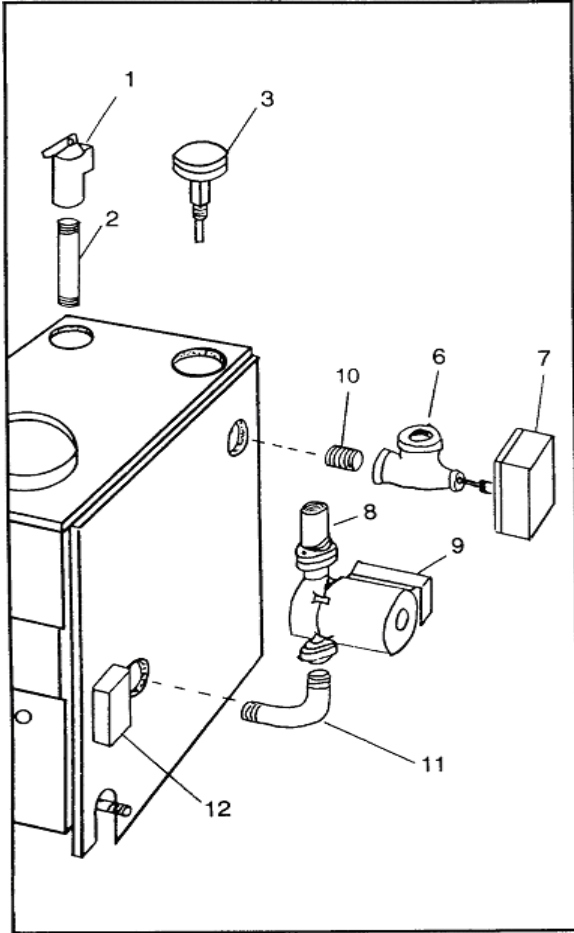

Repair Parts for GWB8-E/S, CPWB, CWB and CPWB Series Boiler Controls and Piping

KEY No.	Description	Part No.	Lennox Cat #
1	3/4" ASME Relief Valve	146-22-011	95P51
2	3/4" x 5/2" Nipple	146-07-040	Call
3	Temp. & Press. Gauge-(3 1/2"Stem)	146-23-007	44N53
4	1 1/4" x 5 1/2" Nipple	146-07-019	Call
5	1 1/4" x 3/4" x 1/4" Tee	146-93-049	Call
6	L8148A Comb Hi Limit & Relay Control (Aquastat)	1010001	Call
7A	Grundfos Pump UP15-42F	CI-006.01	Call
7B	Taco Pump 007	CI-001.03	74P49
7C	Taco 0010-HF3 - C Circulating Pump	1402017	Call
8	1 1/4" Return Nipple	146-07-004	Call
9	Intermittent Pilot Control - (HN S8600M or UTC 1003-620)	14662070	92X30
10	Induced Draft Blower & Gasket (<u>Meta</u>l housing pre 1993)	433-00-510	75P58
10	Induced Draft Blower & Gasket & tan painted cover pannel (Plastic Housing)	2272159	78P26
11	Pressure Switch - 2, 3, 4, 5 Section	146-55-006	77P67
NS	Pressure Switch - 6, 7 Section	146-55-005	Call
NS	Rubber Tube (Blower to Pressure Switch)	146-29-003	Call
NS	Rollout Switch	146-29-002	Call
NS	1 1/4" x 3/4" Bushing	1060003	Call
NS	Grundfos Isolation Valve Set	433-00-042	$46.00
NS	Taco Isolation Valve Set	146-26-048	Call
NS	AT 140C 24 V. Transformer	146-62-080	Call
NS	1/4" Close Nipple	146-07-031	Call
NS	1/4" Coupling	146-93-054	Call
NS	3" x 4" Increaser Fitting - Galvanized	146-28-012	Call
NS	400° F Black Silicone Rubber Adhesive Sealant (10.3 oz. Cartridge)	146-06-020	Call
Wiring Harnesses			
NS	Rollout Switch to Ign. Ctrl. Module	433-00-900	Call
NS	Aquastat to Circulator	37519501	Call
NS	Aquastat to Pressure Switch Ign. Ctrl	433-00-910	Call
NS	Gas Valve to Ignition Control	433-00-942	Call

Dunkirk Serial Number Format:

2 9 9 3 0 0 8 7 9

Week
Year
Series