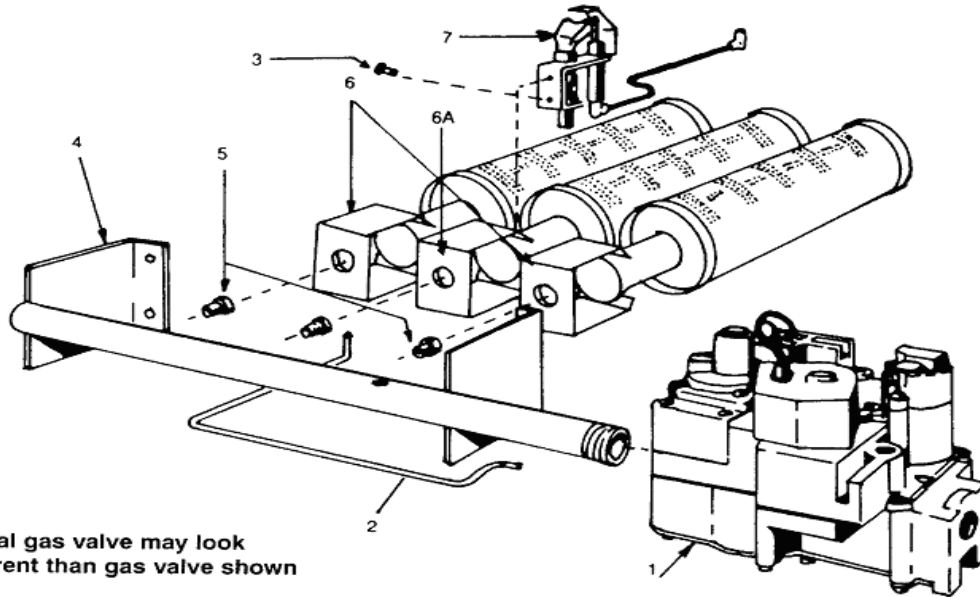

Repair Parts for GWB8-IE / CMWB & CXEB Series Propane Burner and Manifold Parts 150 - 225

NOTE: Actual gas valve may look different than gas valve shown

KEY No.	Description	NATURAL GAS					
		5 SECTION		6 SECTION		7 SECTION	
		GWB8-150IE		GWB8-187IE		GWB8-225IE	
		Part No.	Lennox Cat #	Part No.	Lennox Cat #	Part No.	Lennox Cat #
1	24 Volt Gas Valve, Propane Gas	146-62-062	Call	146-62-059	74P97	146-62-059	74P97
2	Pilot Tube (1/8" dia.)	146-15-005	Call	146-15-006	Call	146-15-006	Call
2	Pilot Tubing Kit C/W Fittings	433-00-201	Call	433-00-200	Call	433-00-200	Call
3	10-32 x 3/16" Slotted Hex Head Screws	146-95-301	Call	146-95-301	Call	146-95-301	Call
4	Gas Manifold	146-16-023	Call	146-16-024	Call	146-16-025	Call
5	Orifice - Propane Gas *	146-15-036	Call	146-15-036	Call	146-15-036	Call
6	Main burner less pilot bracket **	146-15-532	99X96	146-15-532	99X96	146-15-532	99X96
6A	Main Burner with Pilot Bracket	146-15-531	X1849	146-15-531	X1849	146-15-531	X1849
7	Pilot Burner with Orifice, Propane Gas	146-62-094	71N72	146-62-094	71N72	146-62-094	71N72
NS	Rollout Shield	425-00-935	Call	425-00-936	Call	425-00-937	Call
NS	Ignition Cable	146-62-075	Call	146-62-076	Call	146-62-076	Call

- Quantity required is 1 unless otherwise indicated

* Requires 1 less than the number of sections

** Requires 2 less than the number of sections