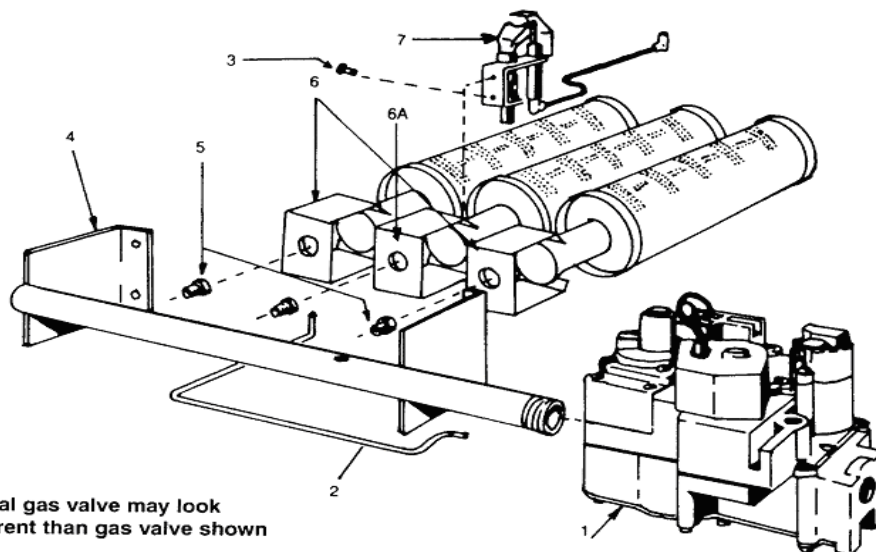

Repair Parts for GWB8-IE / CMWB & CXEB Series Natural Gas Burner and Manifold Parts 042 - 112

NOTE: Actual gas valve may look different than gas valve shown

KEY No.	Description	NATURAL GAS					
		2 SECTION		3 SECTION		4 SECTION	
		GWB8-042IE		GWB8-075IE		GWB8-112IE	
		Part No.	Lennox Cat #	Part No.	Lennox Cat #	Part No.	Lennox Cat #
1	24 Volt Gas Valve, Natural Gas	146-62-052	74P70	146-62-052	74P70	146-62-052	74P70
2	Pilot Tube (1/8" dia.)	146-15-005		146-15-005	Call	146-15-005	Call
2	Pilot Tubing Kit C/W Fittings	433-00-201	Call	433-00-201	Call	433-00-201	Call
3	10-32 x 3/16" Slotted Hex Head Screws	146-95-301	Call	146-95-301	Call	146-95-301	Call
4	Gas Manifold	146-16-042	Call	146-16-043	Call	146-16-044	Call
5	Orifice - Natural Gas *	146-15-030	Call	146-15-031	Call	146-15-031	Call
6	Main burner less pilot bracket **	---		146-15-532	99X96	146-15-532	99X96
6A	Main Burner with Pilot Bracket	146-15-531	X1849	146-15-531	X1849	146-15-531	X1849
7	Pilot Burner with Orifice, Natural Gas	146-62-091	Call	146-62-092	70N68	146-62-092	70N68
NS	Rollout Shield	425-00-932	Call	425-00-933	Call	425-00-934	Call
NS	Ignition Cable	146-62-074	Call	146-62-074	Call	146-62-074	Call

- Quantity required is 1 unless otherwise indicated

* Requires 1 less than the number of sections

** Requires 2 less than the number of sections