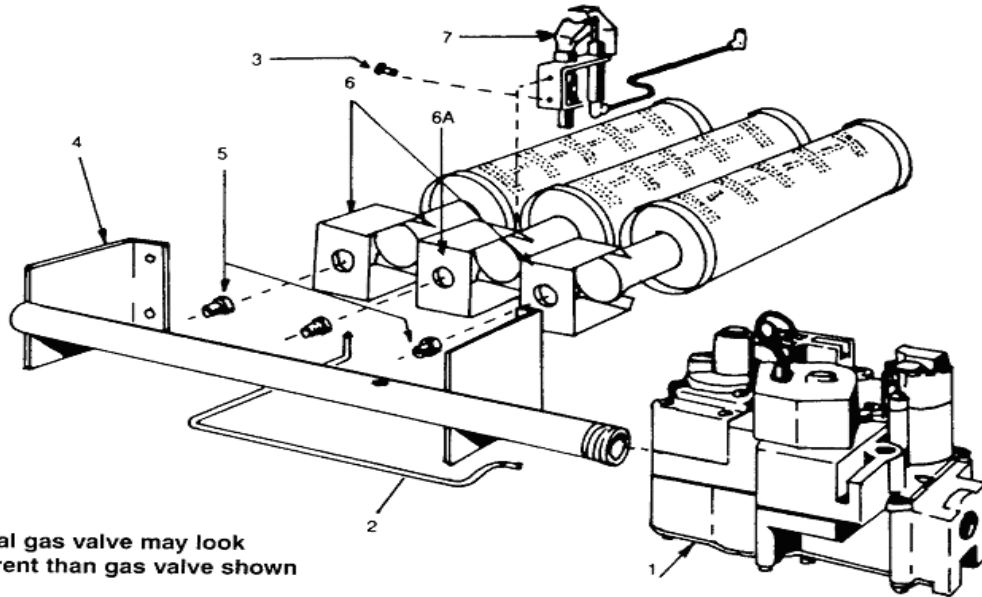

Repair Parts for GWB8-IE / CMWB & CXEB Series Propane Burner and Manifold Parts 042 - 112

NOTE: Actual gas valve may look different than gas valve shown

KEY No.	Description	PROPANE					
		2 SECTION		3 SECTION		4 SECTION	
		GWB8-042IE		GWB8-075IE		GWB8-112IE	
	Part No.	Lennox Cat #	Part No.	Lennox Cat #	Part No.	Lennox Cat #	
1	24 Volt Gas Valve, Propane Gas	146-62-062	Call	146-62-062	Call	146-62-062	Call
2	Pilot Tube (1/8" dia.)	146-15-005	Call	146-15-005	Call	146-15-005	Call
2	Pilot Tubing Kit C/W Fittings	433-00-201		433-00-201		433-00-201	
3	10-32 x 3/16" Slotted Hex Head Screws	146-95-301	Call	146-95-301	Call	146-95-301	Call
4	Gas Manifold	146-16-020	Call	146-16-021	Call	146-16-022	Call
5	Orifice - Propane Gas *	146-15-044	Call	146-15-036	Call	146-15-036	Call
6	Main burner less pilot bracket **	---		146-15-532	99X96	146-15-532	99X96
6A	Main Burner with Pilot Bracket	146-15-531	X1849	146-15-531	X1849	146-15-531	X1849
7	Pilot Burner with Orifice, Propane Gas	146-62-093	Call	146-62-094	71N72	146-62-094	71N72
NS	Rollout Shield	425-00-932	Call	425-00-933	Call	425-00-934	Call
NS	Ignition Cable	146-62-074	Call	146-62-074	Call	146-62-075	Call

- Quantity required is 1 unless otherwise indicated

* Requires 1 less than the number of sections

** Requires 2 less than the number of sections