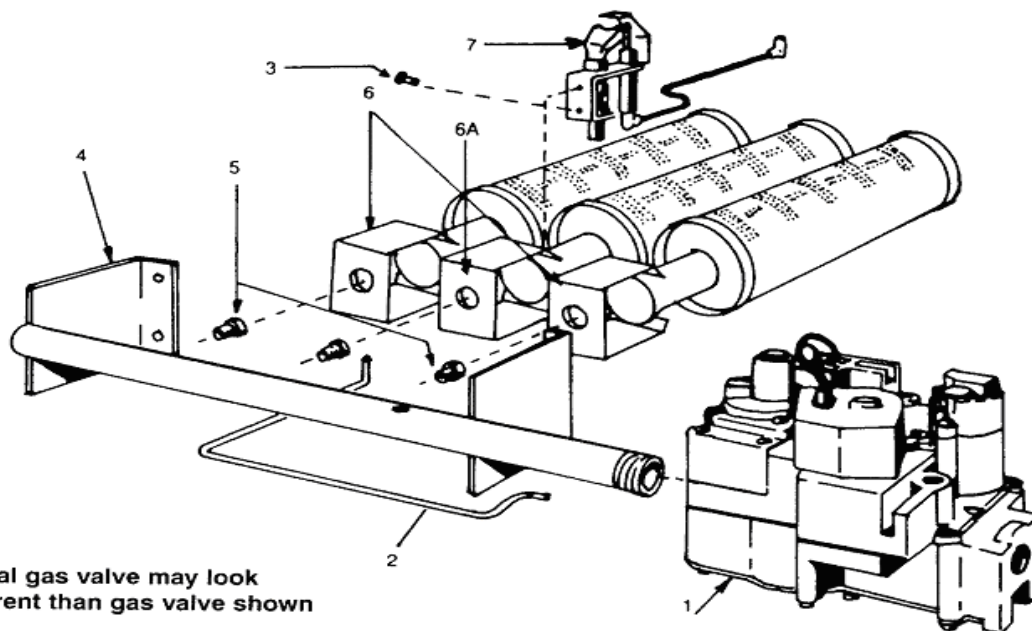

Repair Parts for GWB8-IE / CMWB & CXEB Series Natural Gas Burner and Manifold Parts 150 - 225

NOTE: Actual gas valve may look different than gas valve shown

KEY No.	Description	NATURAL GAS					
		5 SECTION		6 SECTION		7 SECTION	
		GWB8-150IE		GWB8-187IE		GWB8-225IE	
		Part No.	Lennox Cat #	Part No.	Lennox Cat #	Part No.	Lennox Cat #
1	24 Volt Gas Valve, Natural Gas	146-62-052	74P70	146-62-058	74P71	146-62-058	74P71
2	Pilot Tube (1/8" dia.)	146-15-005	Call	146-15-006	Call	146-15-006	Call
2	Pilot Tubing Kit C/W Fittings	433-00-201		433-00-200		433-00-200	
3	10-32 x 3/16" Slotted Hex Head Screws	146-95-301	Call	146-95-301	Call	146-95-301	Call
4	Gas Manifold	146-16-042	Call	146-16-043	Call	146-16-044	Call
5	Orifice - Natural Gas *	146-15-030	Call	146-15-031	Call	146-15-031	Call
6	Main burner less pilot bracket **	---		146-15-532	99X96	146-15-532	99X96
6A	Main Burner with Pilot Bracket	146-15-531	X1849	146-15-531	X1849	146-15-531	X1849
7	Pilot Burner with Orifice, Natural Gas	146-62-091	Call	146-62-092	70N68	146-62-092	70N68
NS	Rollout Shield	425-00-932	Call	425-00-933	Call	425-00-934	Call
NS	Ignition Cable	146-62-074	Call	146-62-074	Call	146-62-074	Call

- Quantity required is 1 unless otherwise indicated

* Requires 1 less than the number of sections

** Requires 2 less than the number of sections