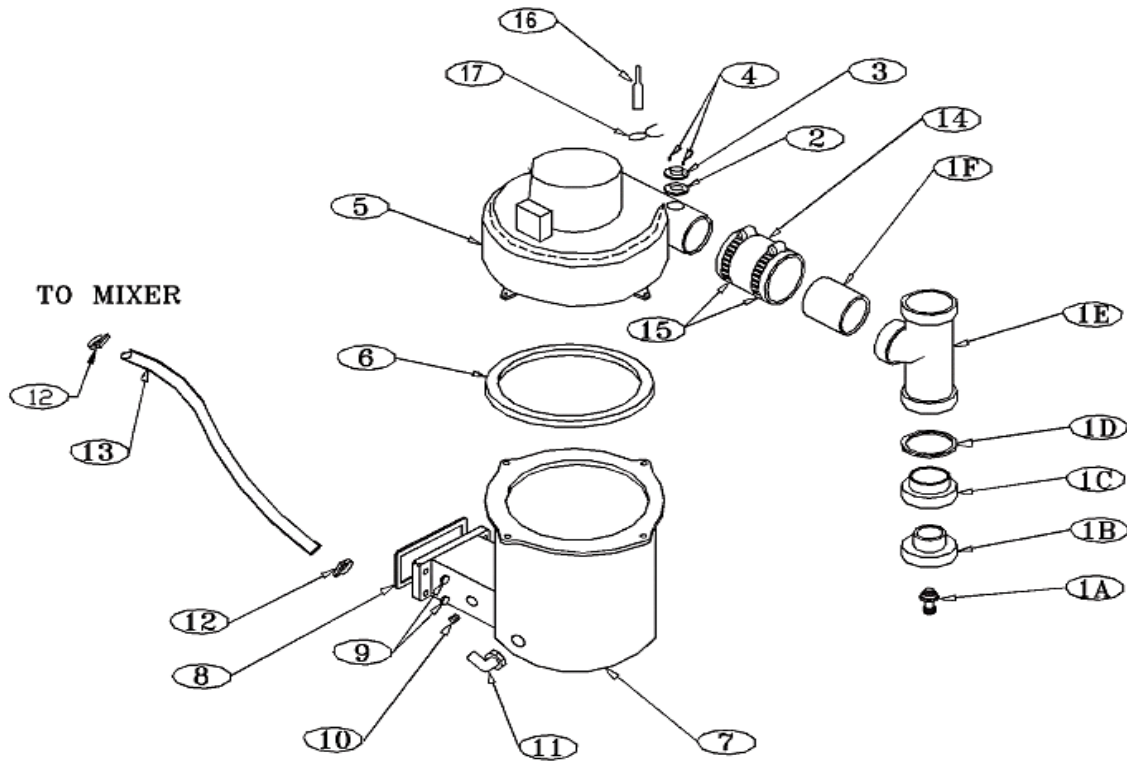

Repair Parts for GWB9 / Q90 Series (NOT for Q90-150) Condensate Drain Trap Assembly

Key #	Description	Part No.	Lennox CAT #	Qty
1	59019 1/2"IDx1/8" THK VINYL TUBING	14631035	Call	AS REQUIRED
2	57134 3/4" SNAP GRIP CLAMP	14631141	Call	6
3	62067 1/2"ID HOSE TEE	14631320	Call	1
4	62017 1/2"NPTx 1/2"ID TUBE STRAIGHT	14631101	Call	1
5	1/2" PVC COUPLING, SCH 80	14631306	Call	1
6	1/2"x 4" PVC NIPPLE, SCH 80	14631322	Call	1
7	TEE PVC 1/2"SLIP x 1/2"SLIP x 1/2"NPT FEMALE	14631020	Call	1
8	S. S. CLAMP, SIZE 16 (13/16"~1 1/2")	14631323	#N/A	1

Repair Parts for GWB9 / Q90 Series (NOT for Q90-150) Flue Adapter and Exhauster Assembly

Key #	Description	Part No.	Lennox CAT #	Qty
1	EXHAUST TEE ASSEMBLY - 1-A,B,C,D,E & F	182009002	#N/A	1
1A	62017 1/2"NPTx1/2"ID TUBE STRAIGHT	14631101	Call	1
1B	PVC 1 1/2" MALE SLIP x 1/2" FEMALE NPT	14631013	Call	1
1C	PVC SCH 40 2"x1-1/2" REDUCER	14631014	Call	1
1D	3/4" ALUMINUM FLAT WASHER	14695815	Call	1
1E	2" CPVC TEE, SCH 80	14631305	Call	1
1F	2" CPVC PIPE 2-1/2", SCH 40	14631304	Call	1
2	VENT SWITCH GASKET	14631028	Call	1
3	36TX11-22491 INDUCER TEMP SAFETY SWITCH	14631303	Call	1
4	#4-20x1/4" HWH PLAST FORM SCREW	14695808	Call	2
5	116516-11 INDUCED DRAFT BLOWER	2272065	32X46	1
NS	Ventor motor replacement kit, Q90 includes (ventor motor gasket, vent switch gasket, clamp, cap, vent temp safety switch & screws)	2272065	32x46	1
6	BLOWER GASKET	14631026	74N49	1
7	FLUE CONNECTOR	12101021	Call	1
8	RECOVERY COIL GASKET	14631027	Call	1
9	1/4"-20 HEX NUT W/SERRATED WASHER BLOCK	14695810	Call	4
10	1/8" NPT 1/4" HOSE ID BRASS BARB FITTING	14693804	Call	1
11	62043 1/2" NPT 1/2" ID TUBE ELBOW	14631103	Call	1
12	57134 3/4" SNAP GRIP CLAMP	14631141	Call	2
13	59019 1/2" ID 1/8 THK VINYL TUBE	14631035	Call	AS REQUIRED
14	HOSE, 3" LONG 2-3/8" ID X 2-3/4" OD	14631301	Call	1
15	S. S. CLAMP, SIZE 44	14631302	Call	2
16	PC250-12 VINYL CAP	14631151	Call	2
17	3/8" HOSE CLAMP HC-6ST	14631143	Call	2