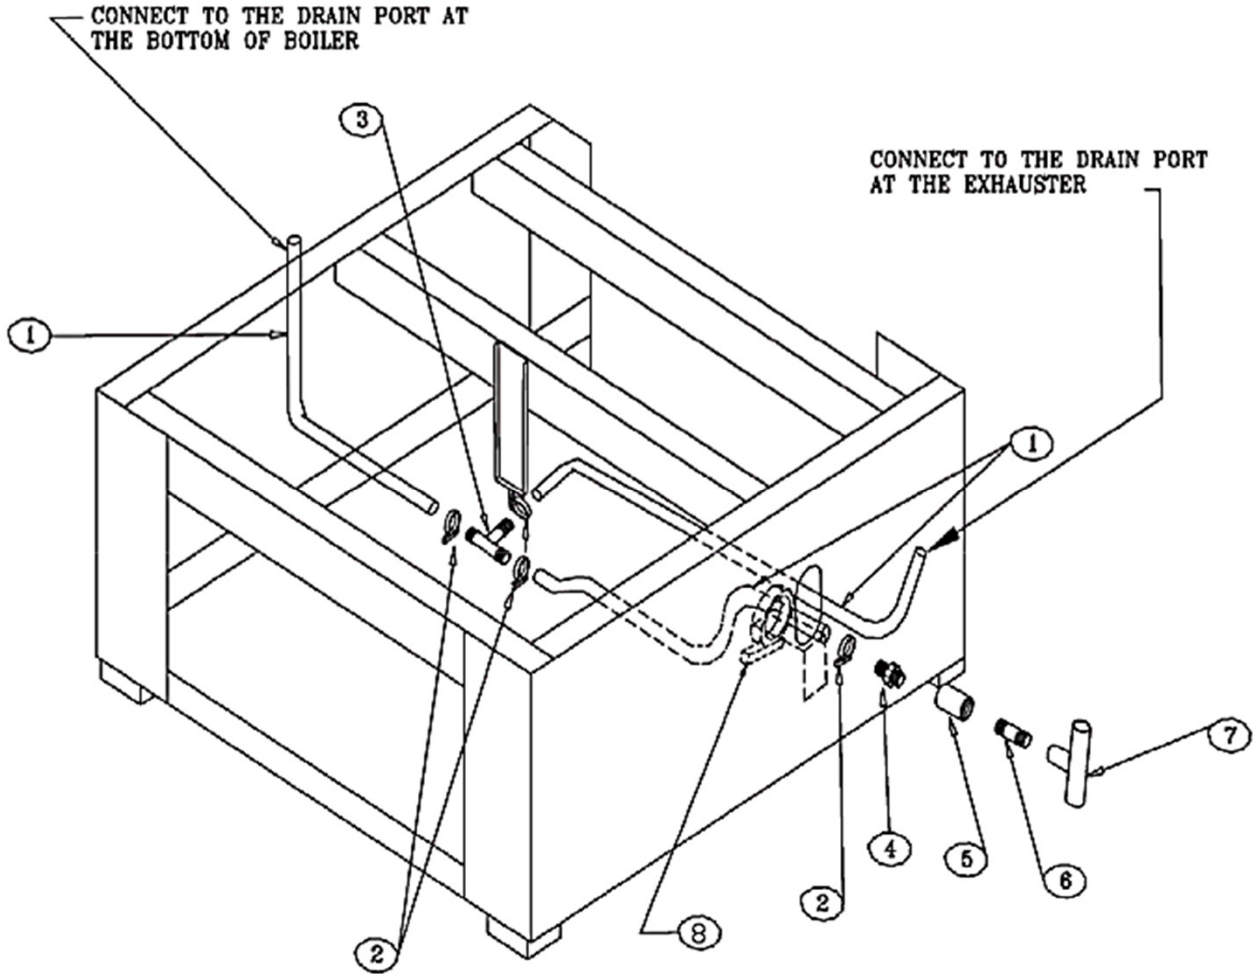

Repair Parts for GWB9 / Q90 Series (NOT for Q90-150) Condensate Drain Trap Assembly

Key #	Description	Part No.	Lennox CAT #	Qty
1	59019 1/2"IDx1/8" THK VINYL TUBING	14631035	Call	AS REQUIRED
2	57134 3/4" SNAP GRIP CLAMP	14631141	Call	6
3	62067 1/2"ID HOSE TEE	14631320	Call	1
4	62017 1/2"NPTx 1/2"ID TUBE STRAIGHT	14631101	Call	1
5	1/2" PVC COUPLING, SCH 80	14631306	Call	1
6	1/2"x 4" PVC NIPPLE, SCH 80	14631322	Call	1
7	TEE PVC 1/2"SLIP x 1/2"SLIP x 1/2"NPT FEMALE	14631020	Call	1
8	S. S. CLAMP, SIZE 16 (13/16"~1 1/2")	14631323	#N/A	1