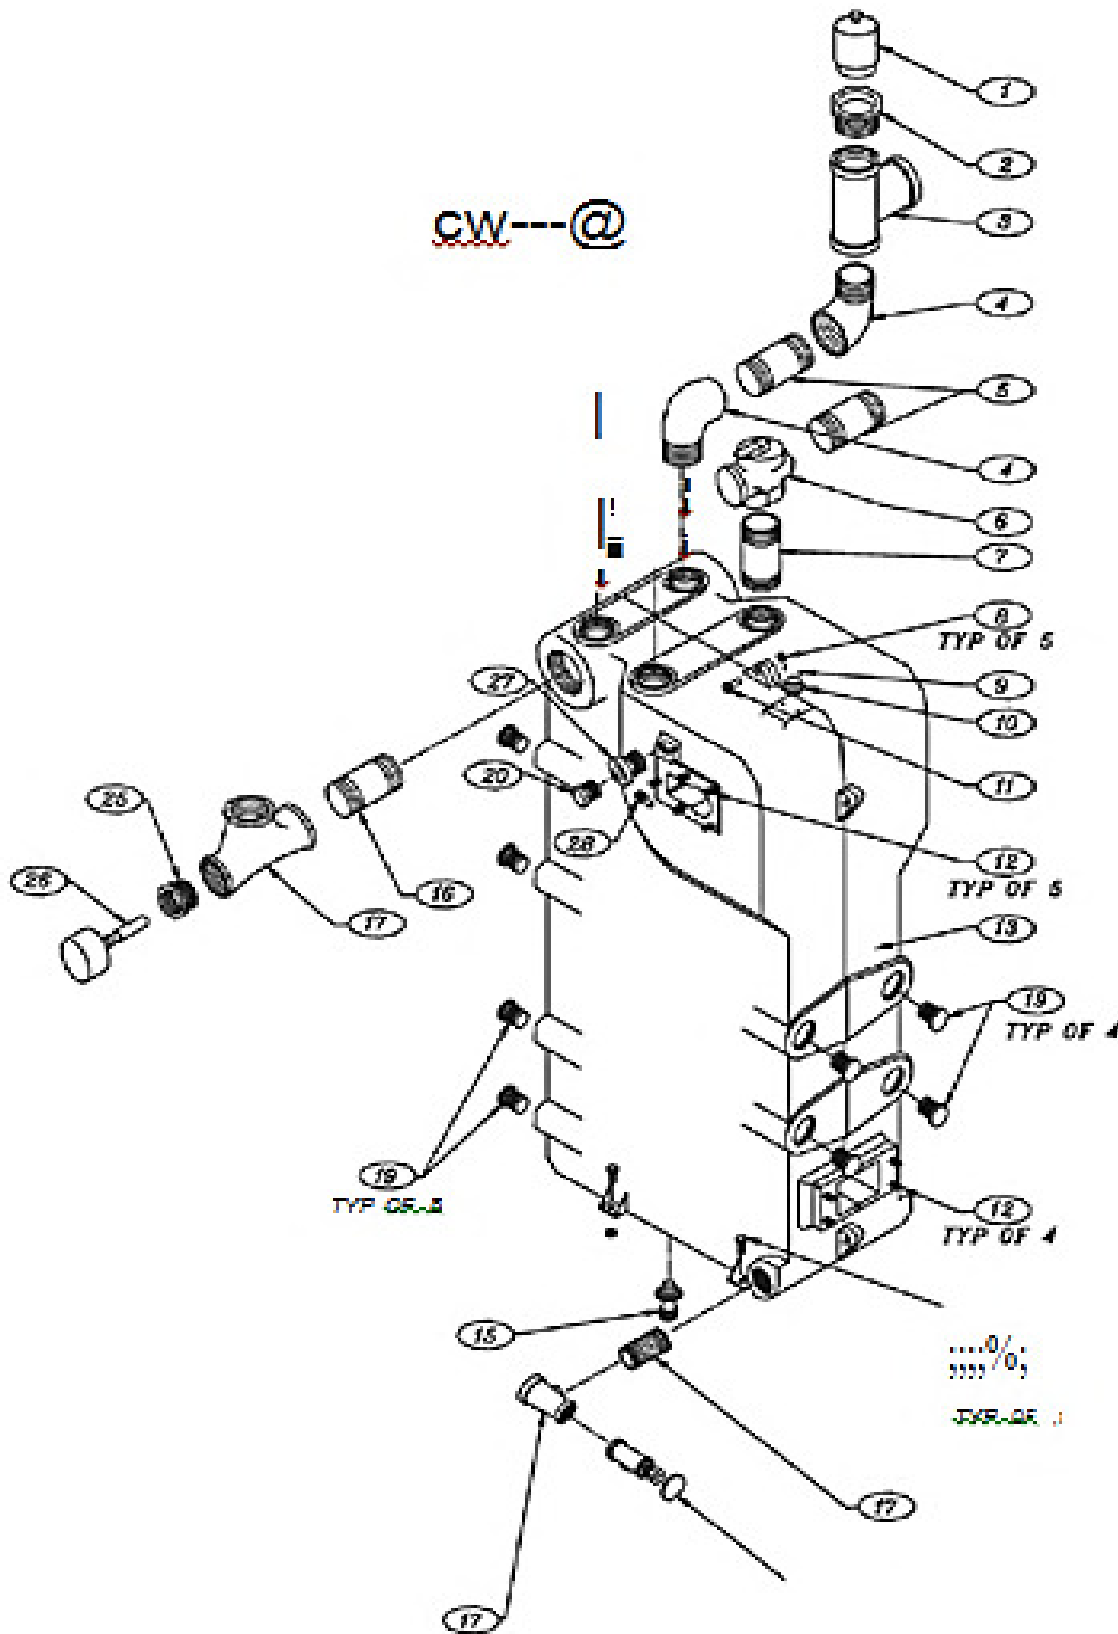

When ordering parts, supply model number, part number required and description.

Dunkirk part numbers shown in SAP may be superseded by Dunkirk numbers listed here. You can still use the SAP catalogue numbers shown on this list.

Repair Parts for GWB9 / Q90 Series (NOT for Q90-150)
Boiler Block and Piping Assembly

Repair Parts for GWB9 / Q90 Series (NOT for Q90-150) Boiler Block and Piping Assembly

Key #	Description	Part No.	Lennox CAT #	Qty
1	HOFFMAN VENT #77	14631156	Call	1
2	3/4" x 1/8" BUSHING	14693001	Call	1
3	3/4" BLACK TEE	14693076	Call	1
4	3/4" x 90° STREET ELBOW	14693040	Call	2
5	3/4" x 6 1/2" NIPPLE	14607002	Call	2
6	3/4" ASME RELIEF VALVE	14622011	95P51	1
7	3/4"x 2" NIPPLE	14607201	Call	1
8	1/4"-20 HEX NUT W/SERRATED WASHER HEAD	14695810	1	9
9	8-32 x 3/16" SOC HD CAP SCREW	14695802	Call	2
10	36T26-42930 CASTING TEMP. SAFETY SWITCH	14631000	74N45	1
11	1/4"-20 x 1 1/2" SOC HD CAP SCREW	14695801	Call	5
12	1/4"-20 x 1 1/4" STUD THREADED	14695805	Call	9
13	TESTED BLOCK (INCLUDES 8,11,14 AND 20,22)	41800910	Call	1
14	1/4" x 1 1/4" CARRIAGE BOLT	14695040	Call	4
15	62017 1/2" NPT x 1/2" ID TUBE STRAIGHT	14631101	Call	1
16	1 1/4" x 2 1/2" NIPPLE BLACK	14607044	Call	2
17	1 1/4" x 3/4" x 1 1/4" TEE	1510001	#N/A	2
18	3/4" DRAIN VALVE	14622000	Call	1
19	1" SQ SOCKET PLUG	14693056	Call	12
20	EMPIRE SIGHT GLASS	14619002	Call	1
21	3/4" SQ HD PLUG	14693058	#N/A	1
22	3/4" x 1/2" BUSHING	14693004	Call	1
23	123869A CONTROL WELL 1/2" NPT	14662804	Call	1
24	L4006A 2155B HI LIMIT AQUASTAT	14631324	74N46	1
25	3/4" x 1/8" BUSHING	14693001	Call	1
26	TEMP & PRESSURE GAUGE	1260006	Y5392	1
27	SIGHT GLASS ADAPTER	14631004	Call	1
28	1/8" NPT 1/4" HOSE ID BRASS BARB FITTING	14631005	Call	1
29	1" x 3/4" Black Bushing	14693005	Call	1
30	1" Cast Iron Square Head Solid Plug	1395004	Call	2
31	Clamp, Stainless Steel #44	14631302	Call	2