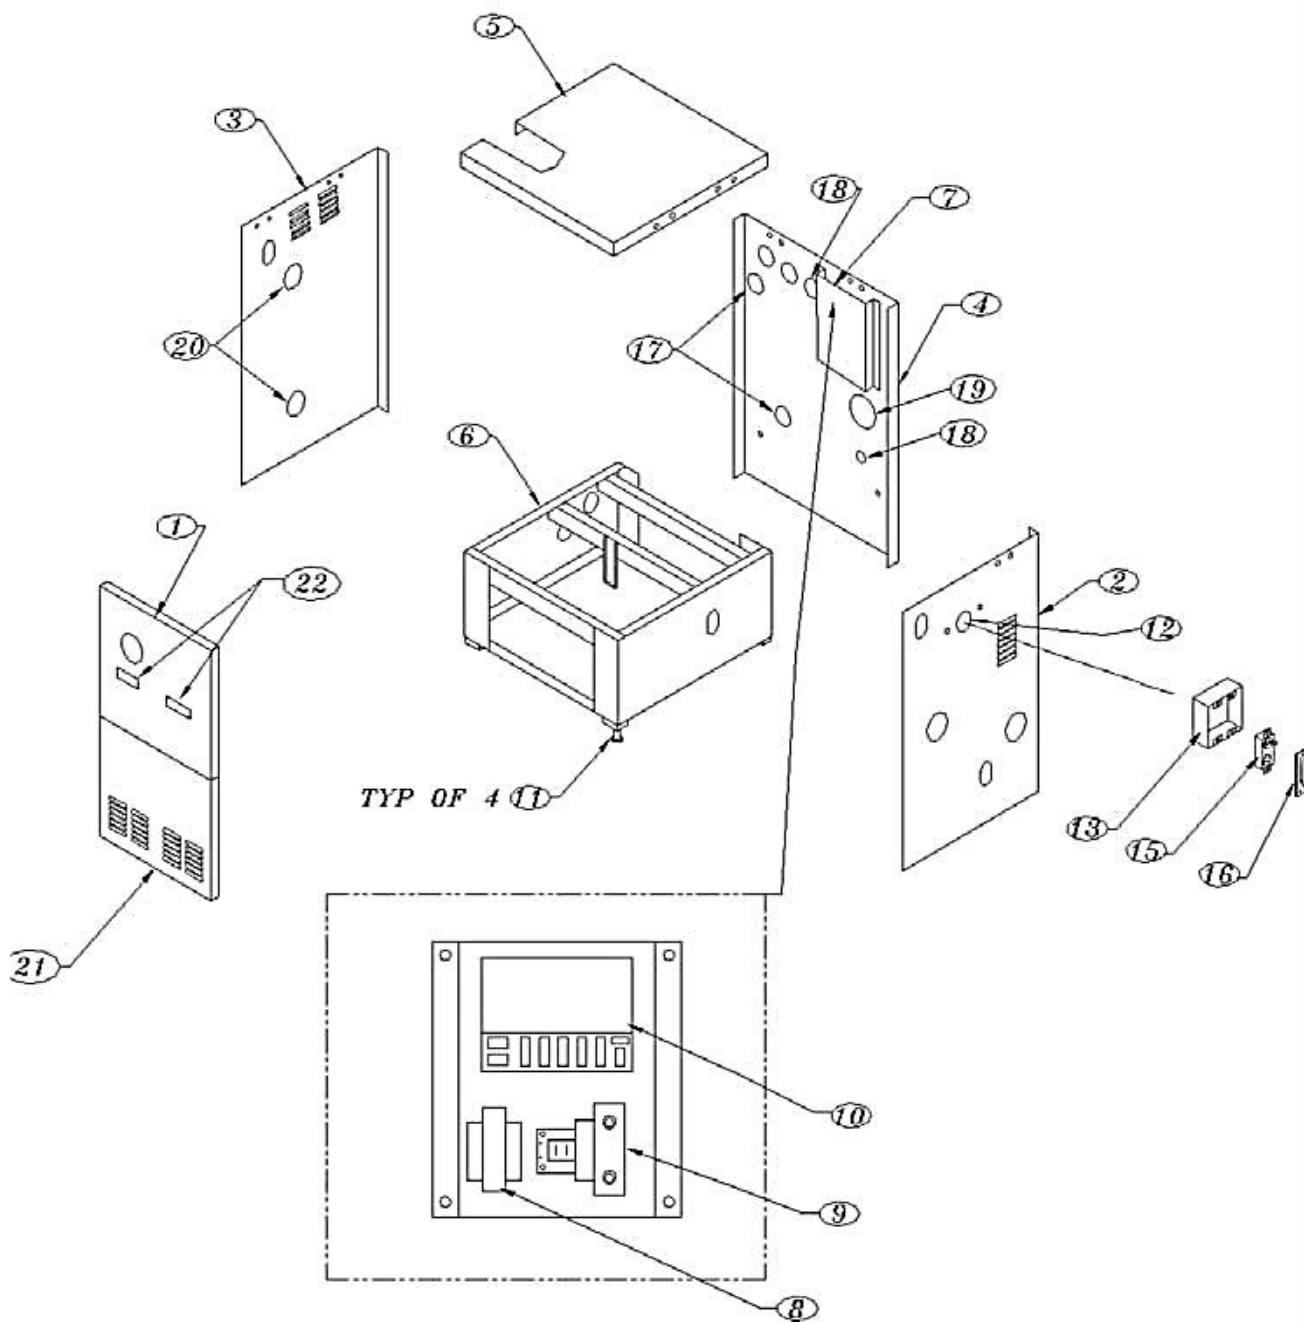

Repair Parts for GWB9 / Q90 Series (NOT for Q90-150)
Jacket Section and Base Parts

Notes:

When ordering parts, supply model number, part number required and description.

Dunkirk part numbers shown in SAP may be superseded by Dunkirk numbers listed here. You can still use the SAP catalogue numbers shown on this list.