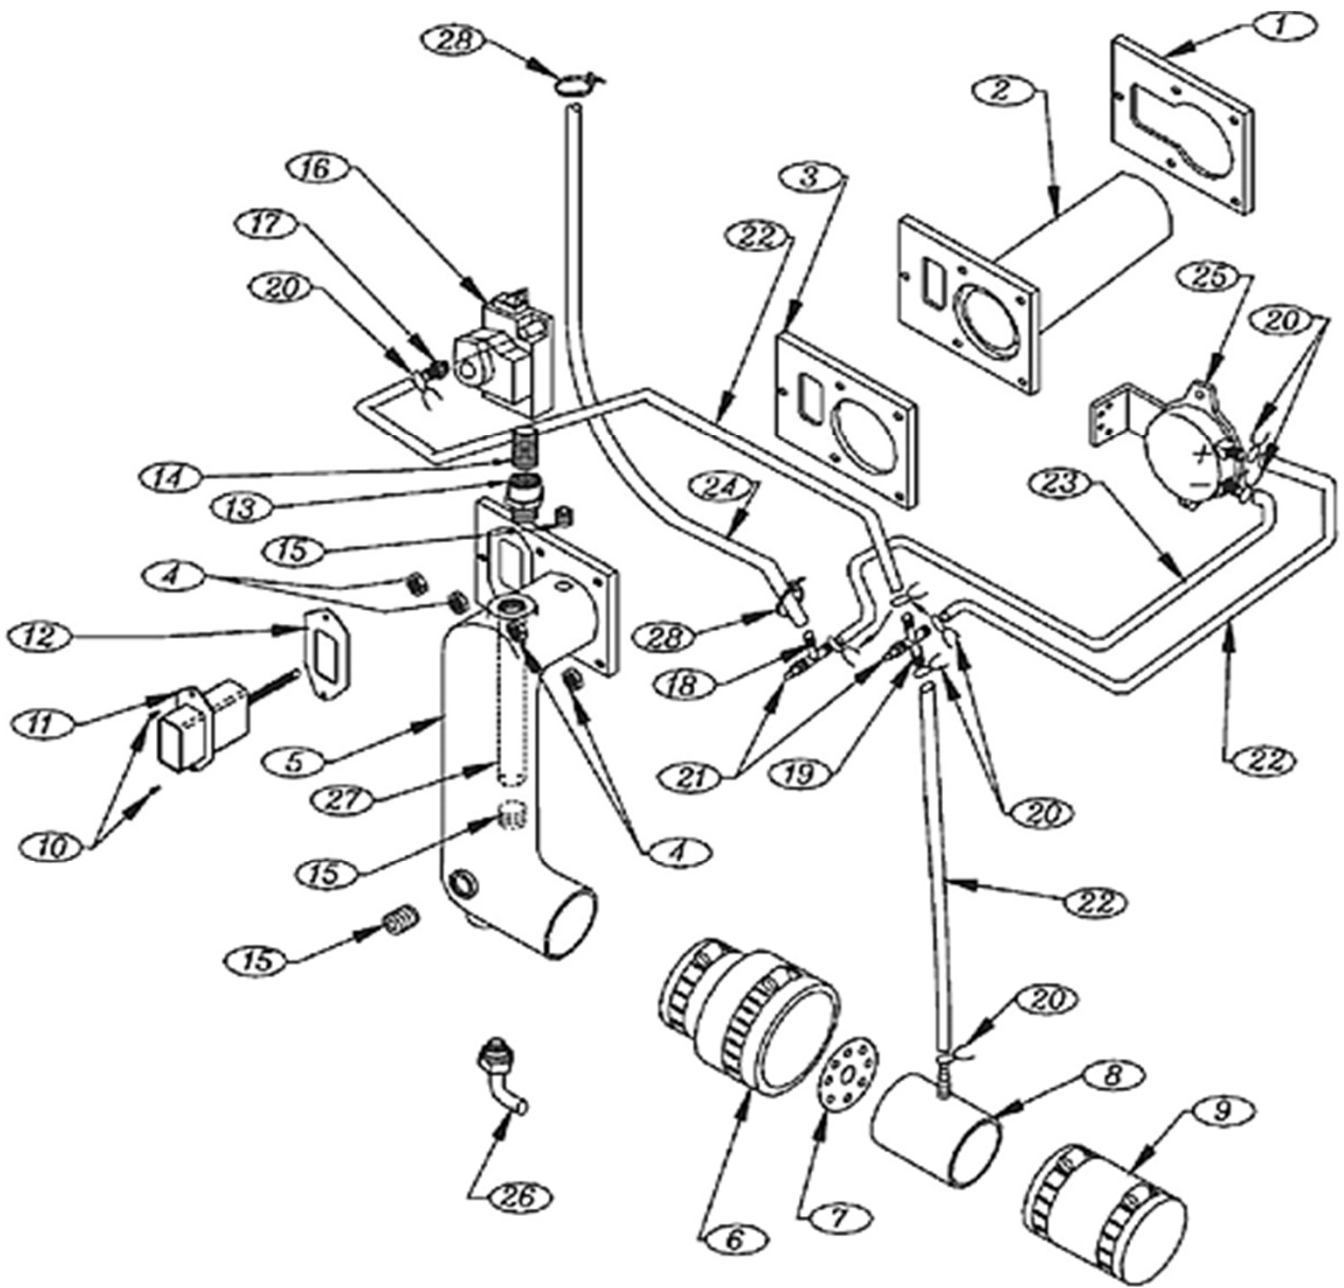

Repair Parts for GWB9 / Q90 Series (NOT for Q90-150)
Mixer and Air Pressure Switch Assembly

**Repair Parts for Q90-150-200 (NOT for GWB9 50-100)
Mixer and Air Pressure Switch Assembly**

Key #	Description	Part No.	Lennox CAT #	Qty
1	BURNER GASKET	14631023	Call	1
2A	BURNER PRE-MIX 100	1050040	Call	1
2B	BURNER PRE-MIX 75	14631007	Call	1
2C	BURNER PRE-MIX 50	14631008	Call	1
3	MIXER GASKET	14631025	Call	1
4	1/4"-20 HEX NUT W/SERRATED WASHER HEAD	14695810	Call	5
5	MIXER CASTING MACHINED	12101008	Call	1
6	2" 1 1/2" FLEXIBLE COUPLING	14631311	Call	1
7A	100 AIR BAFFLE	42531100	10D36	1
7B	75 AIR BAFFLE	42531101	Call	1
7C	50 AIR BAFFLE	42531102	Call	1
8	AIR INLET	43800007	Call	1
9	2" FERNCO COUPLING	14631015	Call	1
10	10-32"x3/8" MACHINE SCREW	14695809	Call	2
11A	HOT SURFACE IGNITER (FOR 50/75)	43800013	74N47	1
11B	HOT SURFACE IGNITER (FOR 100)	43800014	Call	1
12	HOT SURFACE IGNITER GASKET	14631024	33X75	1
13	MIXER BUSHING	14631309	Call	1
14	1/2" 3" STD BLACK NIPPLE	14607301	Call	1
15	1/8" NPT BRASS PLUG - 3/16" HEX SOCKET	14693804	Call	3
16	HONEYWELL GAS VALVE VR8205	14631307	32X47	1
17	5/16-24 1/4 HOSE ID BRASS BARB FITTING	14631308	Call	1
18	62064 1/4"ID TUBE TEE	14631104	Call	1
19	1/4"ID TUBE 4-WAY CONNECTOR	14631313	Call	1
20	3/8" HOSE CLAMP HC-6ST	14631143	Call	10
21	PC250-12VINYL CAP	14631151	Call	2
22	59006 1/4"IDx3/8"OD VINYL TUBING	14631033	Call	AS REQUIRED
23	1/4"ID 3/8"OD VINYL TUBING (RED)	14631314	Call	AS REQUIRED
24	1/4" ID SILICONE TUBING	14629003	Call	AS REQUIRED
25A	PPS10111-2680 AIR PRESSURE SWITCH (100)	14631312	32X50	1
25B	PPS10111-2681 AIR PRESSURE SWITCH (75)	14631010	32X48	1
25C	PPS10111-2682 AIR PRESSURE SWITCH (50)	14631044	Call	1
26	62043 1/2" NPT 1/2"ID TUBE ELBOW	14631103	Call	1
27A	GAS ORIFICE - NATURAL, 100N (0.0860, #44)	14631310	Call	1
27B	GAS ORIFICE - NATURAL, 75N (0.0760, #48)	14631029	Call	1
27C	GAS ORIFICE - NATURAL, 50N (0.0615)	14631030	Call	1
27D	GAS ORIFICE - PROPANE, 100P (0.0670, #51)	14631032	Call	1
27E	GAS ORIFICE - PROPANE, 75P (0.0605)	14631036	Call	1
27F	GAS ORIFICE - PROPANE, 50P (0.0492)	14631037	Call	1