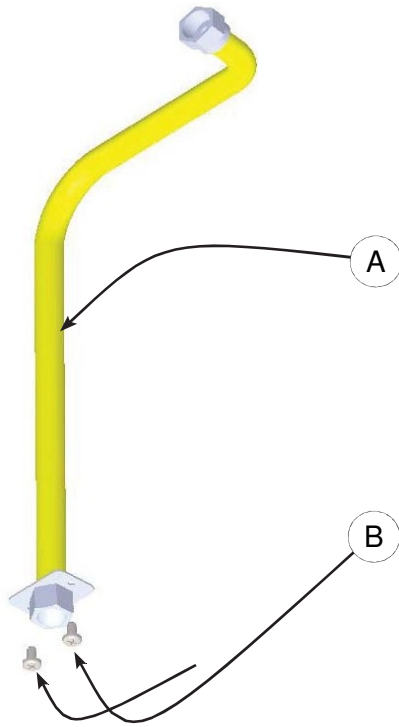

050/075/100 Flexible Gas Line Kit # 550002289

	ITEM	DESCRIPTION	QTY
Flexible Gas Line Kit #550002289 includes all items listed	A	Flexible Gas Line 23"	1
	B	Screw, 12-24x1/2 Type F	2
	*	Instructions	1
	Lennox Cat # Y5359		

150/200 Flexible Gas Line Kit # 550002290

	ITEM	DESCRIPTION	QTY
Flexible Gas Line Kit #550002290 includes all items listed	A	Flexible Gas Line 23"	1
	B	Screw, 12-24x1/2 Type F	2
	*	Instructions	1
	Lennox Cat # Y5360