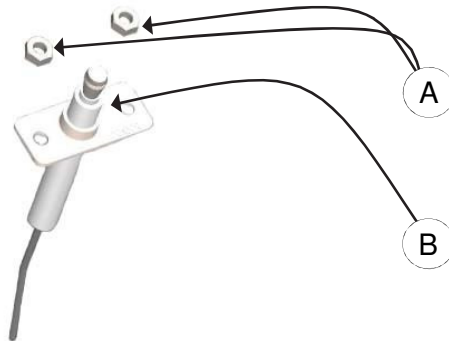

050/075/100 Flame Sensor Kit #550002283

	ITEM	DESCRIPTION	QTY
Flame Rod Kit #550002283 includes all items listed	A	8-32, Hex Nut	2
	B	Sensor Flame	1
	*	Instructions	1

Lennox Cat # Y5352

150/200 Flame Sensor Kit #550002284

	ITEM	DESCRIPTION	QTY
Flame Rod Kit #550002284 includes all items listed	A	8-32, Hex Nut	2
	B	Sensor Flame	1
	*	Instructions	1

Lennox Cat # Y5353