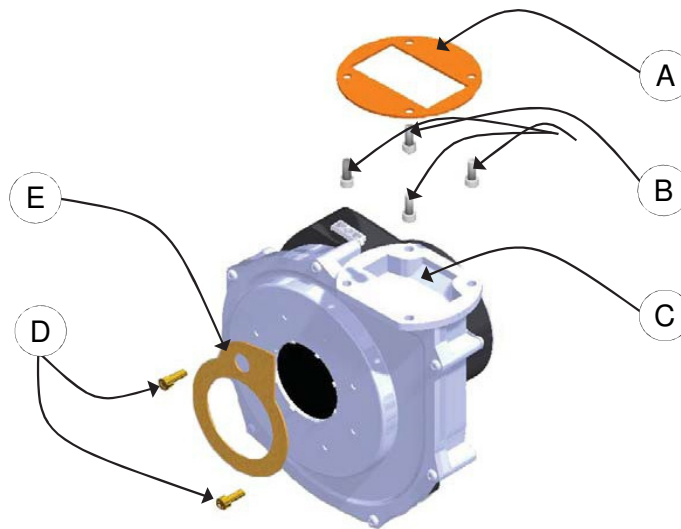

050/075/100 Blower Kit # 550002291

	ITEM	DESCRIPTION	QTY
Blower Motor Kit #550002291 includes all items listed	A	Red Gasket, Fan/Transition Piece	1
	B	Screw, 10-24 X 1/2" Socket Head Cap	4
	C	Blower, 120 V 50/60 HZ, RG130/0800-3612	1
	D	Screw, T25 Torx	4
	E	Gasket, Cork	1
	*	1/4-20 Hex Flange Nut	4
	*	Instructions	1

Lennox Cat # Y5361

150 Blower Kit # 550002292

	ITEM	DESCRIPTION	QTY
Blower Motor Kit #550002292 includes all items listed	A	Red Gasket, Fan/Transition Piece	1
	B	Screw, 10-24 X 1/2" Socket Head Cap	4
	C	Blower, 120 V 50/60 HZ, RG148/1200-3612	1
	D	Screw, T25 Torx	4
	E	Gasket, Cork	1
	*	1/4-20 Hex Flange Nut	4
	*	Instructions	1

Lennox Cat # Y5362

200 Blower Kit # 550002293

	ITEM	DESCRIPTION	QTY
Blower Motor Kit #550002293 includes all items listed	A	Red Gasket, Fan/Transition Piece	1
	B	Screw, 10-24 X 1/2" SS Socket Head Cap	4
	C	Blower, 120 V 50/60 HZ, RG148/1200-3633	1
	D	Screw, T25 Torx	4
	E	Gasket, Cork	1
	*	1/4-20 Hex Flange Nut	4
	*	Instructions	1

Lennox Cat # Y5363