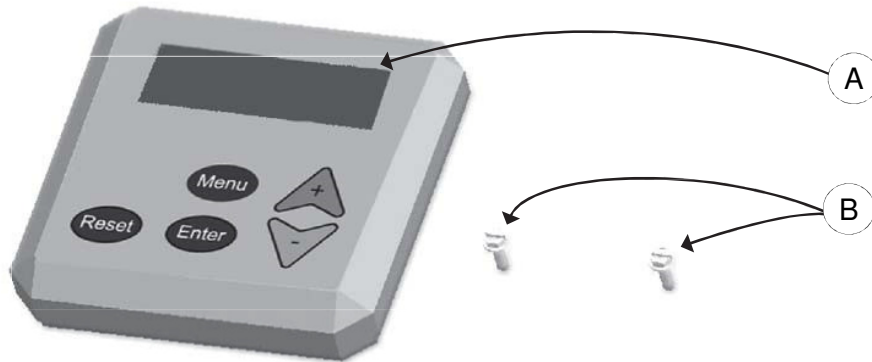

Repair Parts for GWM Series User Interface Kit

050/075/100/150/200 User Interface Kit #				
	ITEM	DESCRIPTION	QTY	
User Interface Kit #550002299 includes all items listed	A	User Interface Control	1	
	B	Screw, 8-32 x 1/2" Type B	2	
	*	Instructions	1	
	Lennox Cat # Y5369			

Repair Parts for GWM Series Heat Exchanger Surface Temperature Switch Kit

50/75/100 Heat Exchanger Surface Temperature Switch Kit #550002554	
DESCRIPTION	QTY
Temperature Switch Bracket 50/75/100	1
Temperature Switch L300-40F	1
Wire Harness, Temperature Switch	1
Instructions	1
Lennox Cat # Y5370