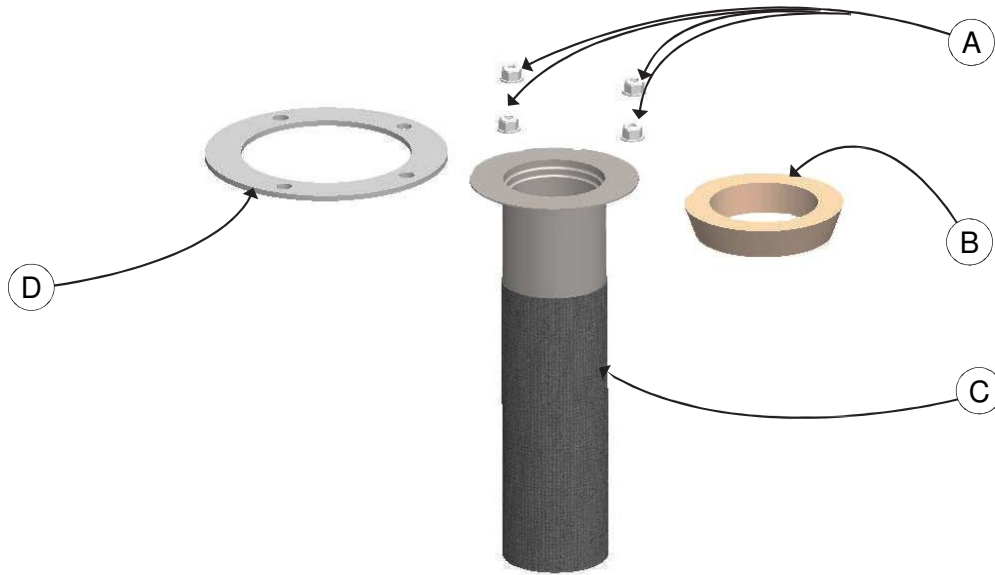

Repair Parts for GWM Series Burner Kit Continued

100 Replacement Burner Kit # 550002278

	ITEM	DESCRIPTION	QTY
Replacement Burner Kit #550002278 includes all items listed	A	1/4-20 Nut	4
	B	Burner Sleeve, Refractory	1
	C	Burner 100K BTU	1
	D	Gasket, Air/Fuel Inlet	1
	*	Burner Gasket	1
	*	Igniter Gasket	1
	*	8-32 Hex Nut	2
	*	Instructions	1

Lennox CAT #Y5348

150/200 Replacement Burner Kit # 550002279

	ITEM	DESCRIPTION	QTY
Replacement Burner Kit #550002279 includes all items listed	A	1/4-20 Nut	4
	B	Burner Sleeve, Refractory	1
	C	Burner 150K BTU	1
	D	Burner Gasket	1
	*	Igniter Gasket	1
	*	O-ring	1
	*	8-32 Hex Nut	2
	*	Instructions	1

Lennox CAT #Y5349