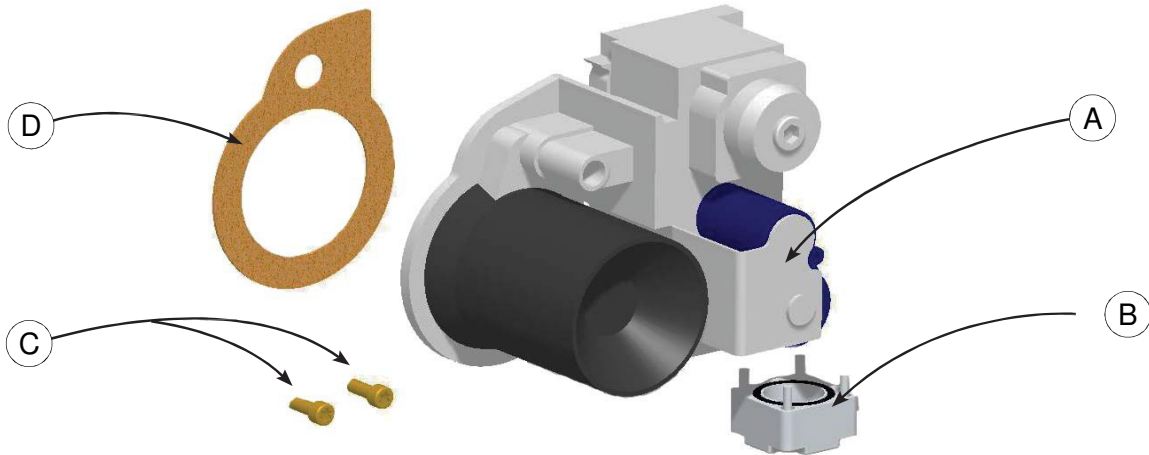

Repair Parts for GWM Series Gas Valve Kit

050 Gas Valve Kit # 550002329

	ITEM	DESCRIPTION	QTY
Gas Valve Kit # 550002329 includes all items listed	A	Gas Valve, 050, VK4115V	1
	B	Gas Valve Flange Kit	1
	C	Screw, T25 Torx	2
	D	Gasket, Cork	1
	*	Instructions	1

Lennox Cat # Y5354

075 Gas Valve Kit # 550002285

	ITEM	DESCRIPTION	QTY
Gas Valve Kit # 550002285 includes all items listed	A	Gas Valve, 075, VK4115V	1
	B	Gas Valve Flange Kit	1
	C	Screw, T25 Torx	2
	D	Gasket, Cork	1
	*	Instructions	1

Lennox Cat # Y5355

100 Gas Valve Kit # 550002286

	ITEM	DESCRIPTION	QTY
Gas Valve Kit # 550002286 includes all items listed	A	Gas Valve, 100, VK4115V	1
	B	Gas Valve Flange Kit	1
	C	Screw, T25 Torx	2
	D	Gasket, Cork	1
	*	Instructions	1

Lennox Cat # Y5356

150 Gas Valve Kit # 550002287

	ITEM	DESCRIPTION	QTY
Gas Valve Kit # 550002287 includes all items listed	A	Gas Valve, 150, VK4115V	1
	B	Gas Valve Flange Kit	1
	C	Screw, T25 Torx	2
	D	Gasket, Cork	1
	*	Instructions	1

Lennox Cat # Y5357

050 Gas Valve Kit # 550002329

	ITEM	DESCRIPTION	QTY
Gas Valve Kit # 550002288 includes all items listed	A	Gas Valve, 200, VK4115V	1
	B	Gas Valve Flange Kit	1
	C	Screw, T25 Torx	2
	D	Gasket, Cork	1
	*	Instructions	1

Lennox Cat # Y5358