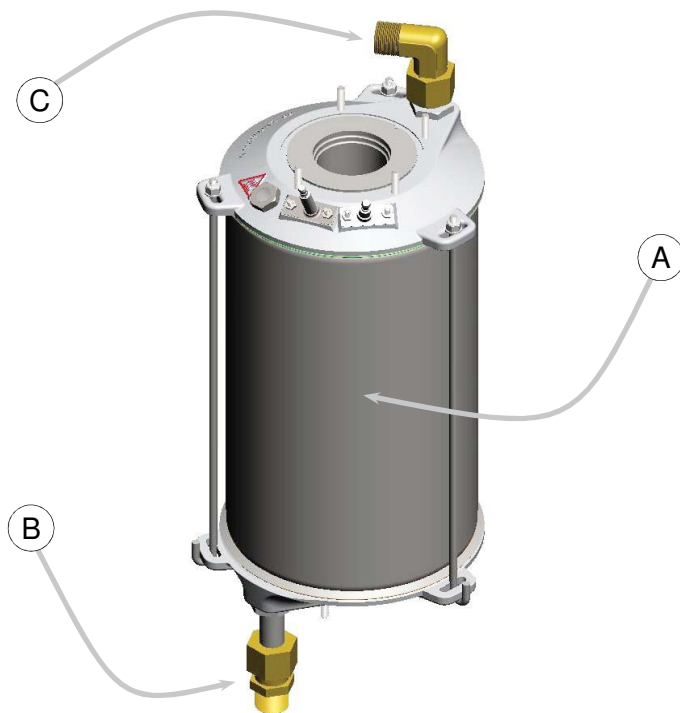

## GWM

*High-efficiency, gas-modulating water boiler*

---

**Repair Parts for GWM Series Jacket**

**A**

050/075/100 Jacket Kit # 550002552			
ITEM	DESCRIPTION	LENNOX CAT #	QTY
A	Jacket w/Gasket	Y5338	1

150/200 Jacket Kit # 550002553			
ITEM	DESCRIPTION	LENNOX CAT #	QTY
A	Jacket w/Gasket	Y5339	1

### 050 Heat Exchanger Kit # 550002271

	ITEM	DESCRIPTION	QTY
Heat Exchanger Kit #550002271 includes all items listed	A	Heat Exchanger Module (includes: Igniter, Flame Sensor)	1
	B	Fitting Compression, Straight 20mm, tube x 3/4 NPT	1
	C	Fitting, Compression 90°, 20 mm tube x 3/4 NPT	1
	*	Instructions	1