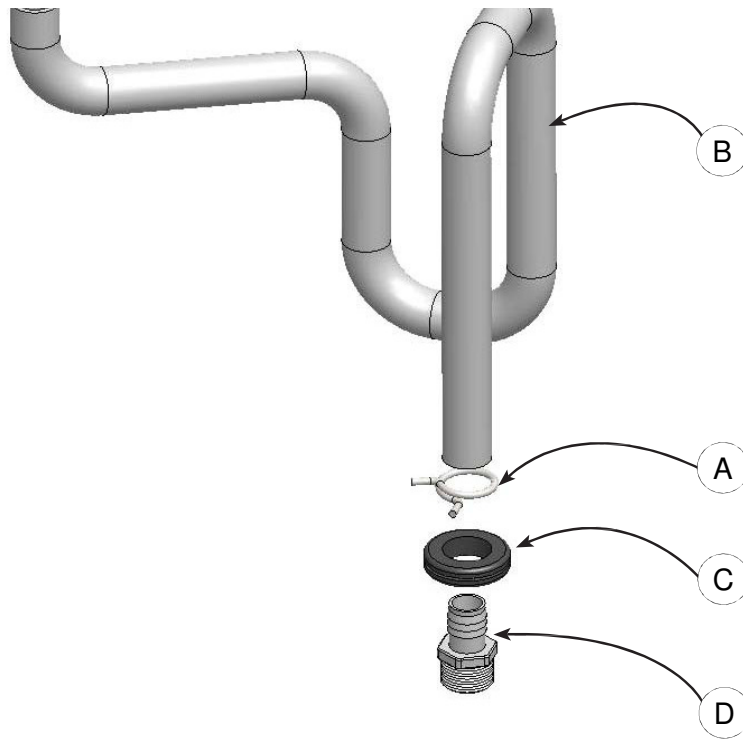

150/200 Condensate Collector Kit # 550002295

	ITEM	DESCRIPTION	QTY
Condensate Trap Kit #550002296 includes all items listed	A	Collet Clip, 1-1/8"	2
	B	Condensate Trap	1
	C	Grommet, Heyco 1" ID x 1.75" OD	1
	D	Coupling, Barbed 3/4"	1
	*	Instructions	1

Lennox Cat # Y5366

150/200 Condensate Trap Kit #550002297

	ITEM	DESCRIPTION	QTY
Condensate Trap Kit #550002297 includes all items listed	A	Collet Clip, 1-1/8"	2
	B	Condensate Trap	1
	C	Grommet, Heyco 1" ID x 1.75" OD	1
	D	Coupling, Barbed 3/4"	1
	*	Instructions	1

Lennox Cat # Y5367