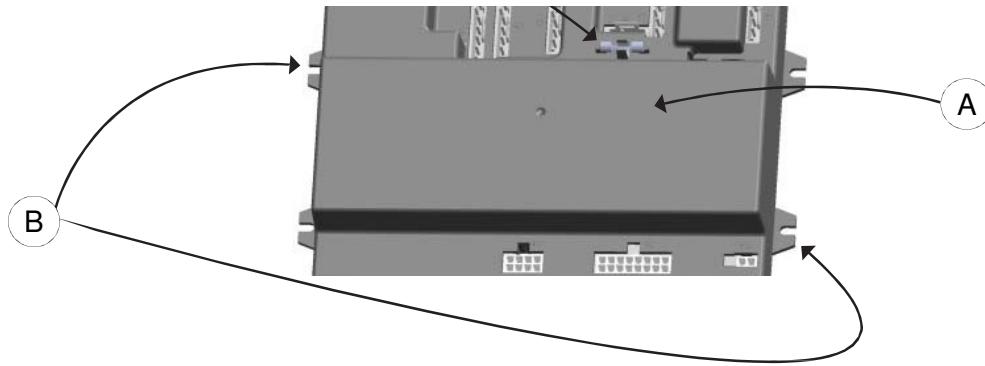

050/075/100/150/200 Control Module Kit # 550002298			
	ITEM	DESCRIPTION	QTY
Control Board Kit #550002298 includes all items listed	A	Control Module	1
	B	Screw, 8-32x3/8, HWH, Slot Self Tapping	2
	C	Fuse, 3.15A ac, 250V, Slo-Blo Glass 5x20mm	1
	*	Instructions	1
Call for entire kit