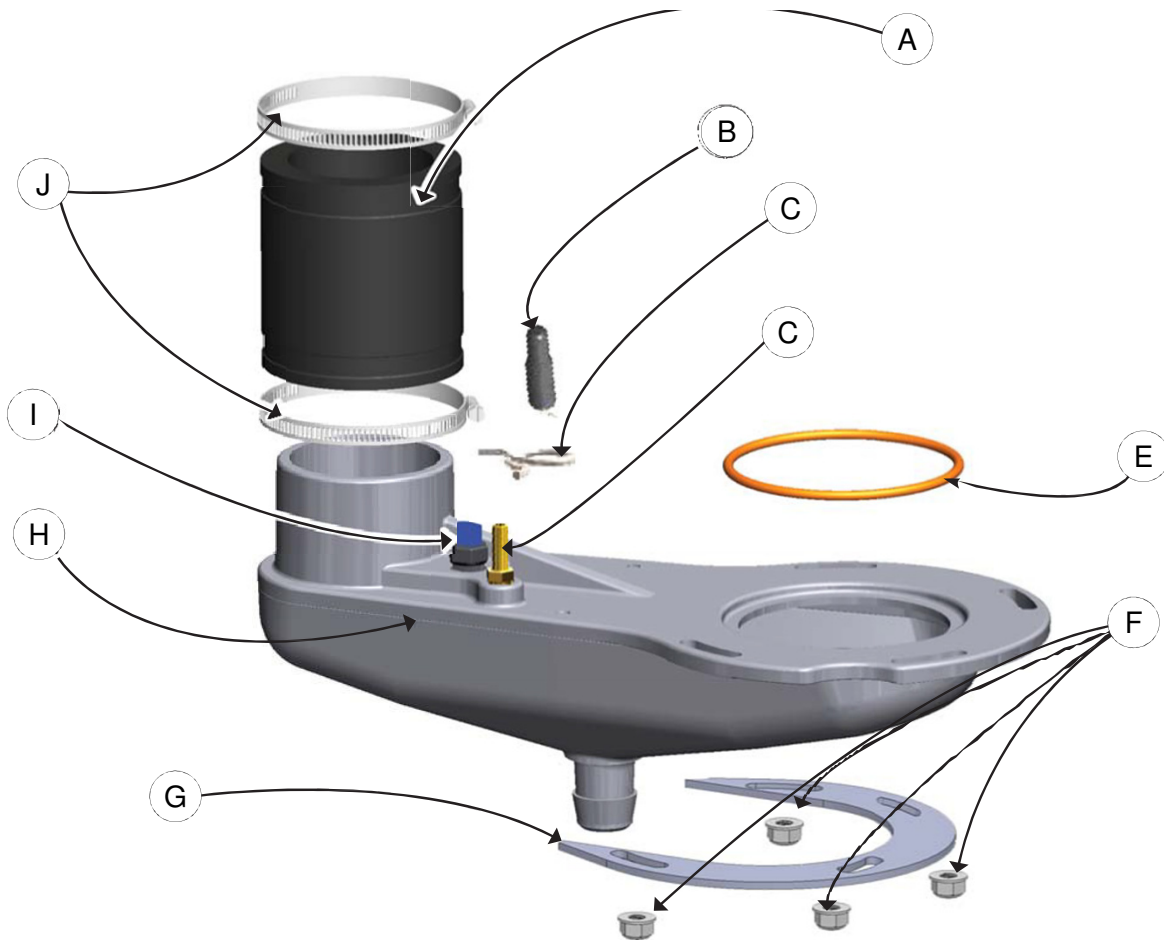

150/200 Condensate Collector Kit # 550002295

	ITEM	DESCRIPTION	PART #	Lennox Cat #	QTY
Condensate Collector Kit #550002295 includes all items listed	A	Flexible Coupling	-	Call	1
	B	Cap black vinyl 3/16"	1230006	Y5389	1
	C	Clamp, Spring Tension	1110001	Y5390	1
	D	Sensor, Vent Temperature	240008227	Call	1
	E	Hose Barb	1230010	Call	1
	F	Gasket, Condensate Collector	240008699	Call	1
	G	1/4-20 Hex Flange Nut	-	Call	3
	H	Flue Collector Bracket	109008776	Call	1
	I	Condensate Collector Plastic	-	Call	1
	J	Hose Clamp	-	Call	2
	*	Instructions	240008946	Call	1

Lennox Cat # Y5365 for entire kit

**Repair Parts for GWM Series
Condensate Collector and Trap Kit**