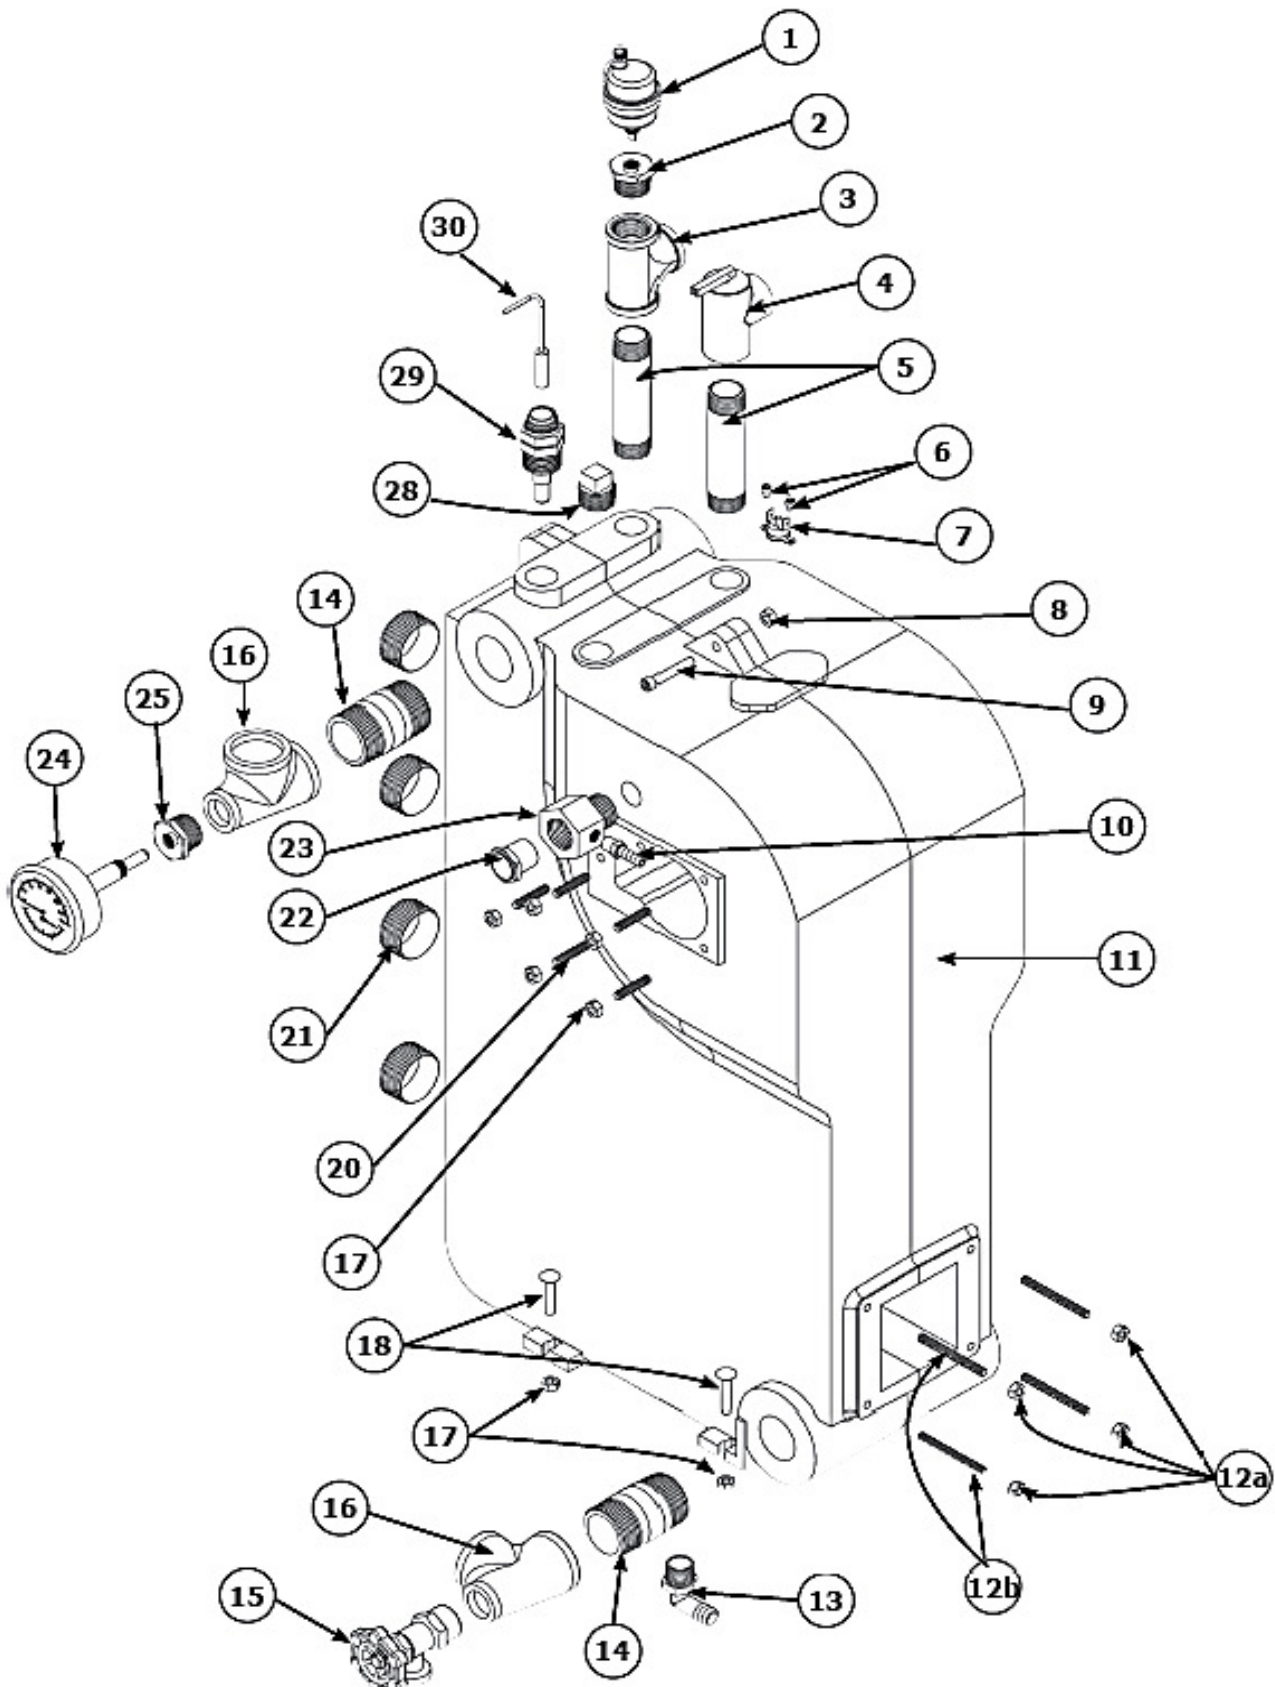

Repair Parts for GWB9-IH-3 Series Boiler Block and Piping Assembly

Repair Parts for GWB9-IH-3 Series Boiler Block and Piping Assembly

KEY #	Lennox Cat #	Part #	DESCRIPTION	QTY
11	KIT #550002627	BLOCK REPL Q90-100	SERIES 2 AND INCLUDES THE FOLLOWING ITEMS	1
5	Call	14607202	NPL,3/4X4½,BI,STD	2
6	Call	14695802	SCR,8-32 X 3/16,RH,ALH,CAP	2
7	74N45	14631000	SWITCH CASTING TEMP Q90 36T26-42930 300	1
10	Call	14631005	FITTING, 125HBL-4-21/ X 1/4" BR.B+	1
12a	Call	14695810	NUT, ¼-20,HWS	4
12b	Call	240009021	STUD, THREADED, 1/4-20 X 2-1/4	4
13	Call	240009285	ELB,TBE, ½"NPT X 5/8" ID,HB, 62044	1
14	Call	14607044	NPL,1-1/4X2-1/2,BI,STD	2
16	Call	1510001	TEE,RDCR,1-1/4" X 3/4" X 1-1/4"	2
17	Call	14695810	NUT, 1/4-20, HWS	13
18	Call	14695040	BOLT, 1/4-20 X 1-1/4", CARRIAGE	4
20	Call	14695805	STUD, THREADED, 1/4-20 X 1 1/4"	5
22	Call	14619002	OBSERVATION GLASS, 3/4"	1
23	Call	14631004	ADAPTER, SIGHT GLASS	1
**	Call	240009284	EXHAUST SPACER BUSHING 1/4X3/8X7/8 LONG	4
**	Call	240009583	GASKET, EXHAUST SPACER	4
**	Y5639	1250010	GASKET IGNITER	1
**	Call	14631023	GASKET BURNER	1
**	Call	14631025	GASKET MIXER	1
**	Call	14695809	SCREW, 10-32 X 3/8"	2
--- * NOTE: #8, 9, 21, AND 28 INSTALLED IN HEAT EXCHANGER ---				
Key #	Lennox Cat #	Part #	Description	Qty
8*	Call	14695810	NUT, 1/4-20,HWS	5
9*	Call	14695801	SCR, 1/4-20 X 1-1/2",RH,ALH,CAP	5
21*	Call	1395002	1-1/4 HEX SOCKET PLUG	8
28*	Call	1395001	3/4" SQ HD PLUG	1
Key #	Lennox Cat #	Part #	Description	Qty
1	Call	1580006	VENT AIR PURGE Q SERIES	1
2	Call	14693001	BSHG, 3/4" X 1/8",BLK	1
3	Call	14693076	TEE,BLK, 3/4"	1
4	95P51	14622011	VLV,RLF,ASME,30PSI,3/4,10-408-05	1
15	Y5378	240009323	VLV,DRN,3/4,	1
24	Y5392	1260006	GAUGE,TEMP/PRESS,2" SHANK	1
25	Call	1060002	BUSHING, 3/4" x 1/4" BLK	1
29	Call	240009283	WELL, SHORT, 1½" INSRT, HL, 48-205	1
30	10D88	240009339	SENSOR, HIGH LIMIT, 24" HW, 50001465-003	1
**	Y5412	240008013	SENSOR MOUNTING CLIP, HW 32002656	1

**Not Shown