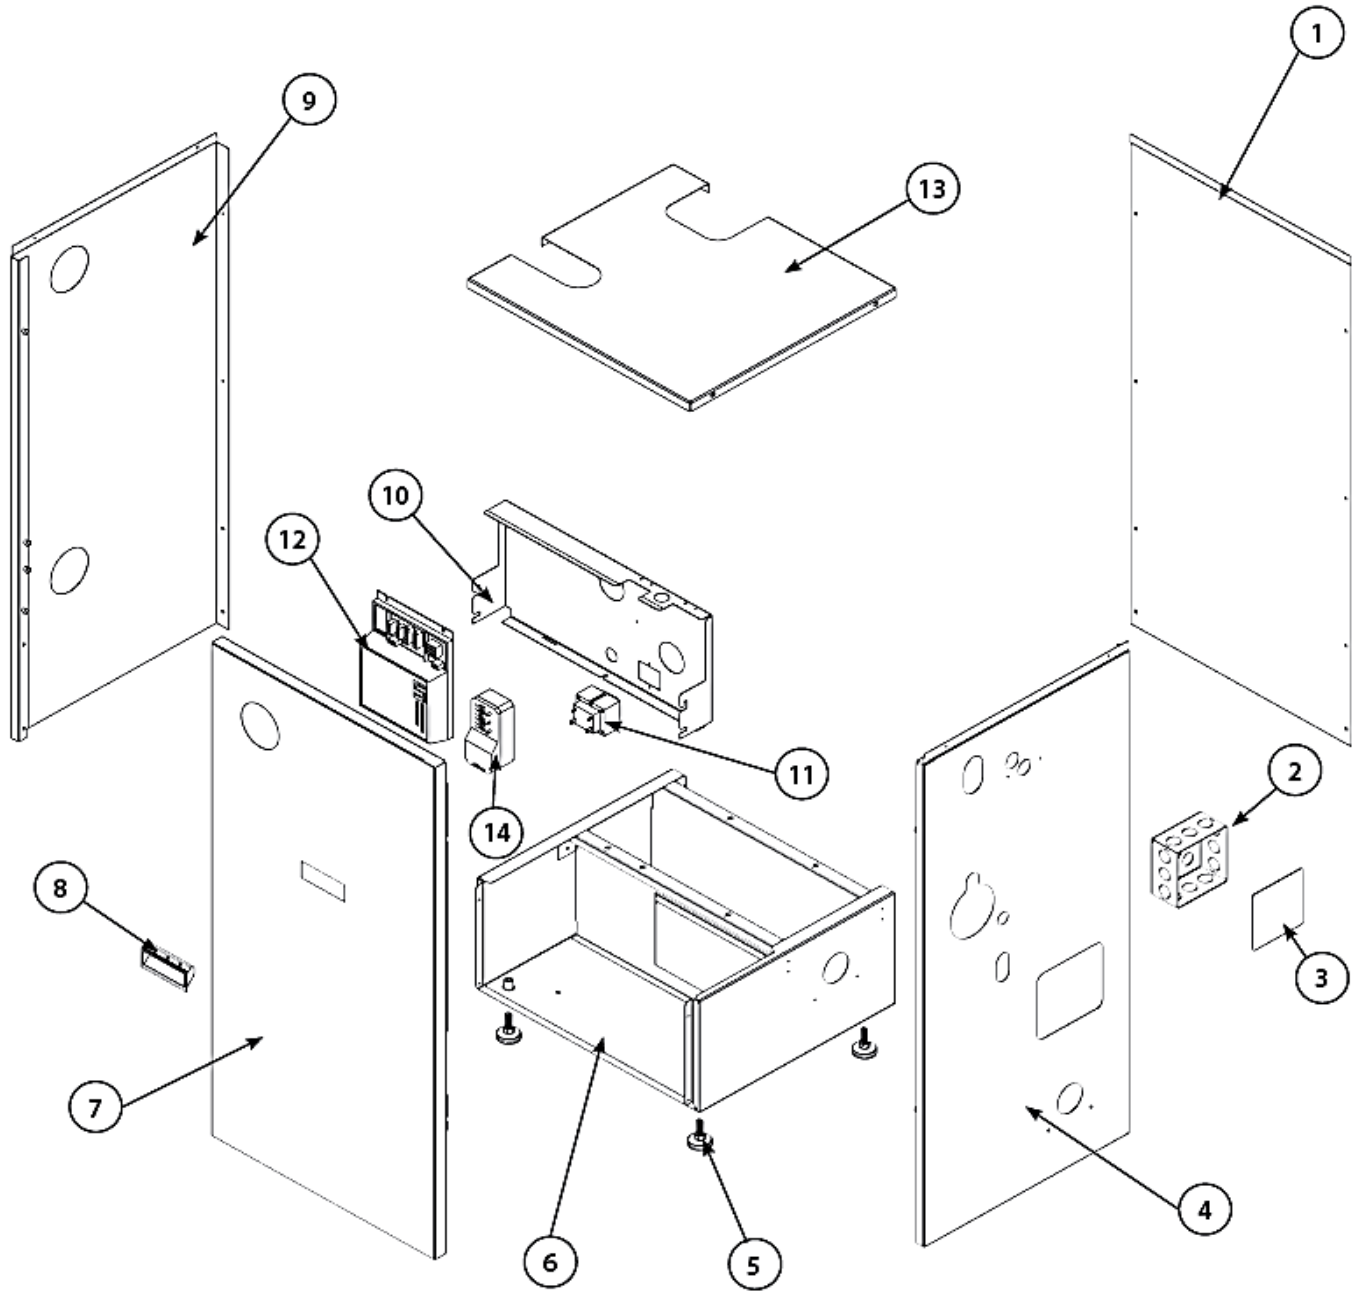

## GWB9-IH-3

*High-efficiency, gas-fired water boiler*

---

GWB9-050IH-3, GWB9-075IH-3  
GWB9-100IH-3

---

**Repair Parts for GWB9-IH-3 Series  
Jacket Section and Base Parts**

## Repair Parts for GWB9-IH-3 Series Jacket Section and Base Parts

Key		Lennox		
#	Description	Part No.	CAT #	Qty
1	BACK PANEL	109008720AF	Call	1
2	RACO 232 4x4x2½ BOX	14631316	Call	1
3	COVER PLATE BLANK 4" SQUARE	212000009	Call	1
4	RIGHT PANEL	109008718AF	Call	1
5	CO-2366 GLIDE	14631091	Call	4
6	REPLACEMENT BASE ASSEMBLY (Includes item 5)	550002650	Call	1
7	FRONT PANEL	109008717AF	Call	1
8	DOOR PULL	28673	Call	1
9	LEFT PANEL	109008719AF	Call	1
10	CONTROL PANEL	109008721	Call	1
11	120VAC/24VAC 40VA TRANSFORMER	240005330	10D74	1
12	UT Control	14662803	32X49	1
13	TOP PANEL	109008732AF	Call	1
14	HYDROLEVEL CONTROL	240010103	Call	1
‡	TACO CIRCULATING PUMP	CI-001.03	74P49	1
‡	GRUNDFOS CIRCULATING PUMP	C1-006.01	Call	1
‡	CIRCULATING PUMP HARNESS	43300826	Call	1
‡	JACKET COMPLETE (Includes 1, 4, 8, 9, 13)	550002593	Call	----
‡	3" CONCENTRIC VENT KIT	29571	Y5400	1
‡	2" CONCENTRIC VENT KIT	29570	Y5399	1