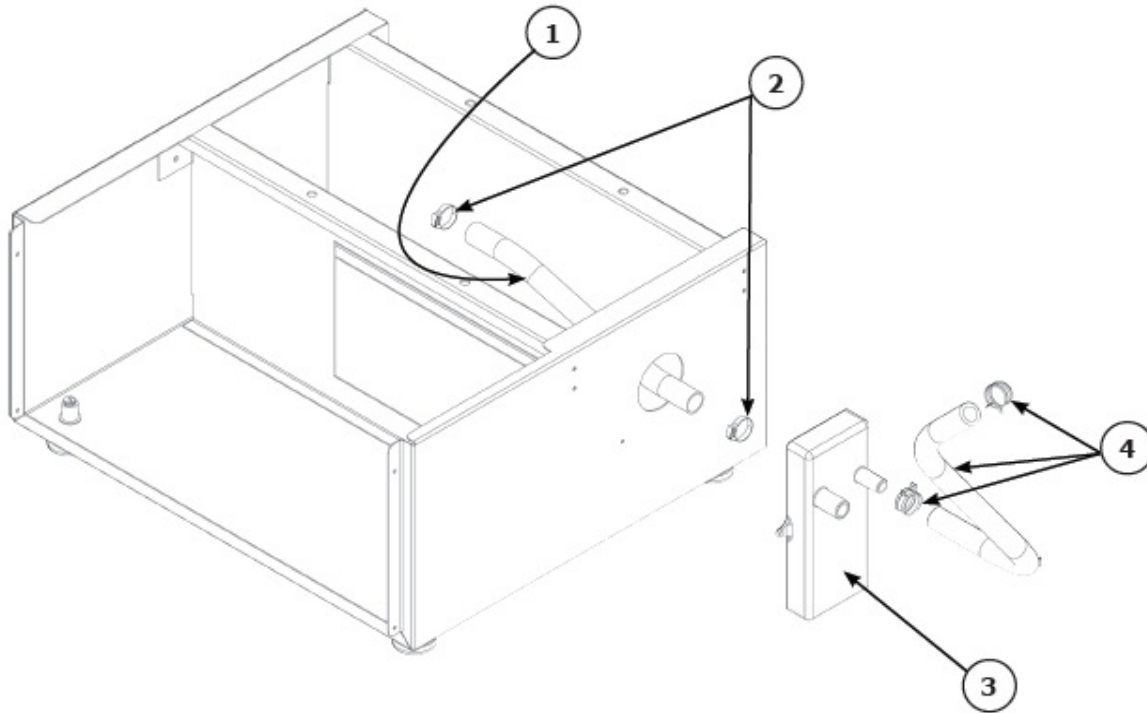

Repair Parts for GWB9-IH-3 Series Condensate Drain Trap Assembly

Key		Part No.	Lennox CAT #	Qty
#	Description			
1	59020 TUBE, VINYL, 5/8" ID x 13/16" OD	240009291	Call	1
2	57134 3/4" SNAP GRIP CLAMP	14631141	Call	2
3	CONDENSATE TRAP ASSEMBLY	240009287	Call	1
4	TUBE 1/2" ID EPDM60 WITH CLAMPS	240010489	Call	1

Repair Parts for Q90-150-200 (NOT for GWB9 50-100) Wiring Harness

Description	Part No.	Lennox CAT #	Qty
WIRING HARNESS Q90-100	240010102	Call	1
WIRING HARNESS Q90-50, Q90-75	240010101	Call	1