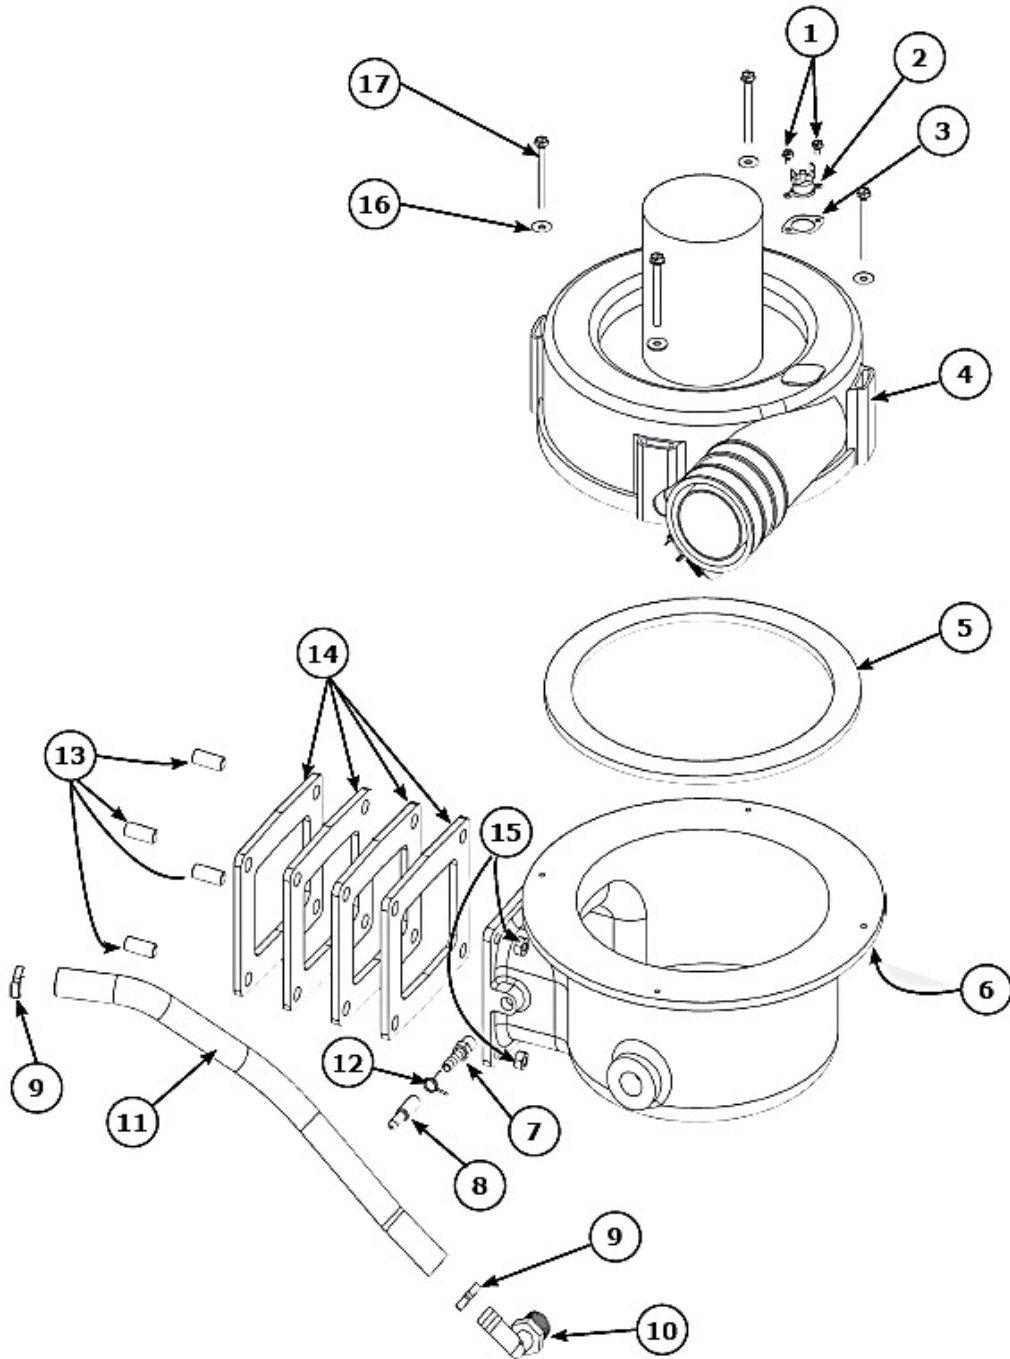

**Repair Parts for GWB9-IH-3 Series
Flue Adapter and Exhauster Assembly**

Repair Parts for GWB9-IH-3 Series Condensate Drain Trap Assembly

Key #	Description	Part No.	Lennox CAT #	Qty
INDUCED DRAFT BLOWER KIT #550002628 FOR MODELS 50/75				
INCLUDES 1,2,3,4,5,16,17		550002628	Call	1
1	SCREW, 6 X 1/4, SLT, HH	HW06501	Call	2
2	36T X 11-22491 INDUCER TEMP SAFETY SWITCH	14631303	74N48	1
3	VENT SWITCH GASKET	14631028	Call	1
4	FLUE GAS BLOWER WITH VENT PIPE CONNECTOR	240009288	10D86	1
5	BLOWER GASKET	14631026	74N49	1
16	WASHER, #10 X 1/2" OD	240006203	Call	4
17	SCREW, 10-24X3" SLT HWH SZN	240007745	Call	4
INDUCED DRAFT BLOWER KIT #550002628 FOR MODEL 100				
INCLUDES 1,2,3,4,5,16,17		550002699	Call	1
1	SCREW, 6 X 1/4, SLT, HH	HW06501	Call	2
2	36T X 11-22491 INDUCER TEMP SAFETY SWITCH	14631303	74N48	1
3	VENT SWITCH GASKET	14631028	Call	1
4	FLUE GAS BLOWER WITH VENT PIPE CONNECTOR	240009791	Call	1
5	BLOWER GASKET	14631026	74N49	1
16	WASHER, #10 X 1/2" OD	240006203	Call	4
17	SCREW, 10-24X3" SLT HWH SZN	240007745	Call	4
6	FLUE ADAPTER	12101021	Call	1
7*	1/8" NPT 1/4" HOSE ID BRASS BARB FITTING	14631005	Call	1
8	PC250-12 VINYL CAP	14631151	Call	1
9	57134 3/4" SNAP GRIP CLAMP	14631141	Call	2
10	62043 1/2" NPT x 1/2" ID TUBE ELBOW	14631103	Call	1
11	59019 1/2" ID x 1/8" THK VINYL TUBE	14631035	Call	1
12	3/8" HOSE CLAMP HC-6ST	14631143	Call	1
13	EXHAUST SPACER BUSHING 1/4 ID X 3/8 OD X 7/8 LONG	240009284	Call	4
14	GASKET, EXHAUST SPACER	240008593	Call	4
15	1/4"-20 HEX NUT W/SERRATED WASHER HEAD	14695810	Call	4
**	VENT PIPE 2" CPVC SCH-40 X 29 1/2" LONG S636	240006820	Call	2
**	VENT PIPE COUPLING 2" CPVC SCH-80 S636	240006822	Call	1
**	VENT PIPE ELBOW 2" CPVC SCH 40 S636	240009663	Call	1
**	VENT PIPE 2" CPVC SCH-40 X 2 1/2" LONG S636	240006821	Call	1