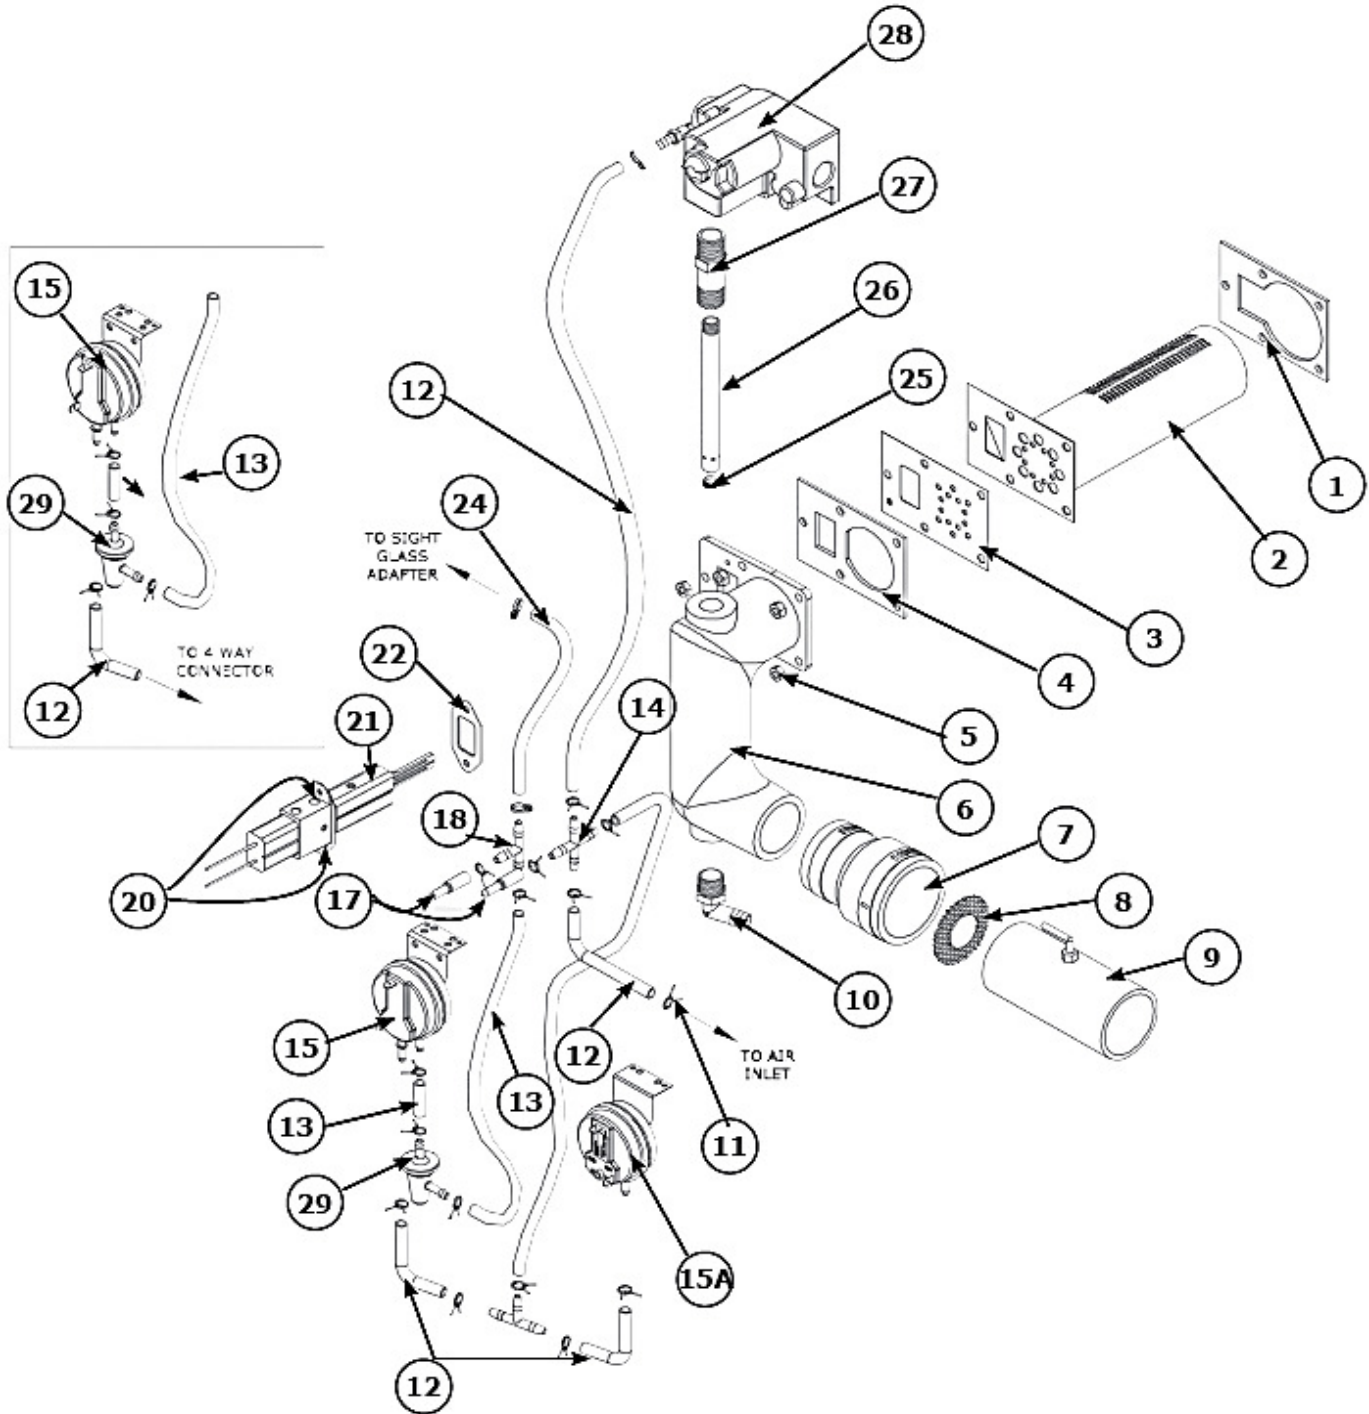

Repair Parts for GWB9-IH-3 Series Mixer and Air Pressure Switch Assembly

Repair Parts for GWB9-IH-3 Series Mixer and Air Pressure Switch Assembly

Key #	Description	Part No.	Lennox CAT #	Qty
1	BURNER GASKET	14631023	Call	1
2	BURNER KIT, 90-50/75/100 S2 NAT/LP, 0'-10,000' (Contains: 1, 2, 4)	550002632	10D91	1
3	RESTRICTOR PLATE 90-50	109006405	10D70	1
	RESTRICTOR PLATE 90-75 NATURAL GAS	109006406	10D71	1
	RESTRICTOR PLATE 90-75 PROPANE	109009107	Call	1
	RESTRICTOR PLATE 90-100	109009105	Call	1
4	MIXER GASKET	14631025	Call	1
5	1/4"-20 HEX NUT W/SERRATED WASHER HEAD	14695810	Call	5
6	MIXER CASTING MACHINED	12101008	Call	1
7	2" x 1 1/2" FLEXIBLE COUPLING	14631311	Call	1
8	90-100 S1/S2 AIR BAFFLE 0.50" DISC	42531100	10D63	1
	90-75 S2 AIR BAFFLE 1.17" DISC	109008915	10D72	1
	90-50 S2 AIR BAFFLE 1.55" DISC	109008916	10D73	1
9	AIR INLET	43800007	Call	1
10	62043 1/2" NPT 1/2" ID TUBE ELBOW	14631103	Call	1
11	3/8" HOSE CLAMP HC-6ST	14631143	Call	12
12	59006 1/4" ID X 3/8" OD VINYL TUBING	14631033	Call	As Required
13	1/4" ID 3/8" OD VINYL TUBING (RED)	14631314	Call	As Required
14	1/4" ID TUBE 4-WAY CONNECTOR	14631313	Call	1
15	075/100 DIFFERENTIAL AIR PRESSURE SWITCH 1.80"	240010151	Call	1
	50 DIFFERENTIAL AIR PRESSURE SWITCH 2.10"	240009613	10D90	1
15A	075/100 NEGATIVE PRESSURE SWITCH -0.50"	240009793	Call	1
17	PC250-12 VINYL CAP	14631151	Call	2
18	62064 1/4" ID TUBE TEE	14631104	Call	1
20	10-32"x 3/8" MACHINE SCREW	14695809	Call	2
21*	HOT SURFACE IGNITER KIT	43800013	74N47	1
22	IGNITER GASKET	1250010	Y5639	1
24	3/16" ID SILICONE TUBING	1552014	33X78	As Required
25	1/8" NPT BRASS PLUG - 3/16" HEX SOCKET	14693805	Call	1
26**	GAS ORIFICE NATURAL, 100N (0.0860, #44) 0-10,000'	43331090	10D64	1
	GAS ORIFICE NATURAL, 75N (0.0760, #48) 0-10,000'	43331092	10D65	1
	GAS ORIFICE NATURAL, 50N (0.0615) 0-10,000'	43331094	10D67	1
	GAS ORIFICE PROPANE, 75P (0.0531) 5,000-10,000'	43331096	10D69	1
	GAS ORIFICE PROPANE, 75P (0.0605) 0-5,000'	43331093	10D66	1
	GAS ORIFICE PROPANE, 50P (0.0492) 0-10,000'	43331095	10D68	1
27	BUSHING WITH HEX, Q90 SERIES 2 MIXER	240009289	Call	1
28	HONEYWELL GAS VALVE VR8205 (INCLUDES ITEM 28)	14631307	32X47	1
29	WATER TRAP	240010139	Call	1
-	Natural to PROPANE Conversion Kit, 90-50, 0'-10,000'	550002631	Call	1
-	Natural to PROPANE Conversion Kit, 90-75, 0'-5,000'	550002630	Call	1
-	Natural to PROPANE Conversion Kit, 90-75, 5,000'-10,000'	550002629	Call	1
-	Propane to NATURAL Conversion Kit, 90-50, 0-10,000'	550002635	Call	1
-	Propane to NATURAL Conversion Kit, 90-75, 0-10,000'	550002634	Call	1
-	Propane to NATURAL Conversion Kit, 90-100, 0-10,000'	550002634	Call	1

* - Includes item numbers 20, 21, & 22, ** - Includes item number 25